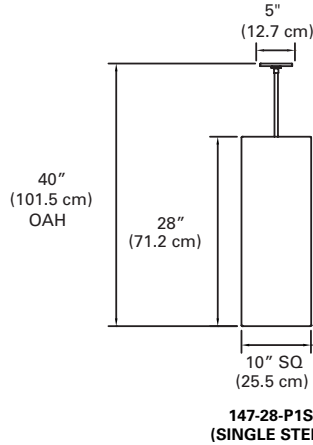

147-28-P1S
(SINGLE STEM)