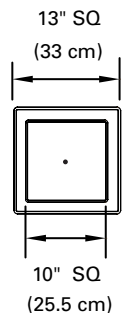

147-P-TSQISIS
(PLAN VIEW)