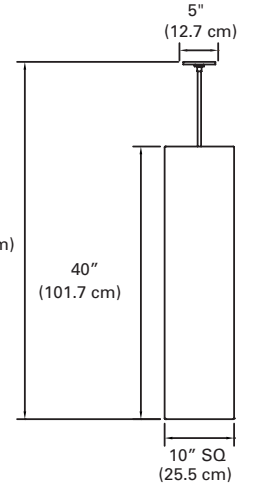

147-40-P1S
(SINGLE STEM)