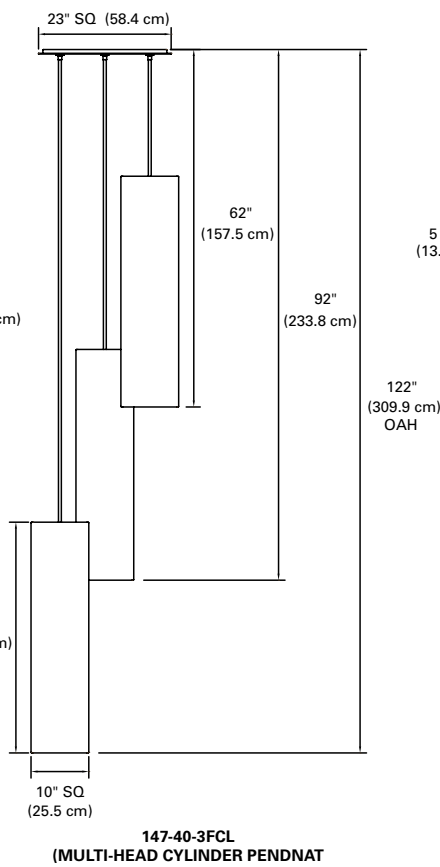

28" H x 10" L x 10" W

Standard Length=

40" OAH (Overall Height)

| Min     | Max     |
|---------|---------|
| 32" OAH | 96" OAH |

40" H x 10" L x 10" W

Standard Length=

54" OAH (Overall Height)

| Min     | Max     |
|---------|---------|
| 44" OAH | 96" OAH |

### Diameter: 40"

- Delivered Lumens (@3500K): 2790
- Wattage: 28W
- CRI: 83+
- CCT: 2700K, 3000K, 3500K, 4000K
- Rated Life of Lamp (hrs): 50,000
- Dimming: 0-10V

## ORDERING INFORMATION (SELECT FIXTURE AND FABRIC KIT TO COMPLETE SPECIFICATION)

Fixture Number: 147-28-P1S-L3/827-UNV-ALP-40

Shade Number: 147-28-SHD-SWH

| Series <sup>1</sup>                        | Shade Height         | Mounting Type  | Lamp   | LED Voltage   | Finish   | Options <sup>2</sup>   | Overall Height (OAH)  |
|--|----------------------|--|--|---------------|--|--|---|
| 147 = Square Cylinder Pendant <sup>1</sup> | 28 = 28"<br>40 = 40" | P1S = Single Stem<br>P1SAC = Single Stem with Aircraft Cable<br>3FCL = 3 Stem Cluster<br>4FCL = 4 Stem Cluster | 28"<br>L3/827<br>L3/830<br>L3/835<br>L3/840<br><br>40"<br>L4/827<br>L4/830<br>L4/835<br>L4/840 | UNV (120-277) | MW = Matte White<br>MB = Matte Black<br>BM = Bronze Metallic<br>DP = Dark Platinum<br>ALP = Aluminum Paint<br>GRM = Graphite Metallic<br>CC = Custom Color specify | SCA = Sloped ceiling adapter 18°-45°<br>TC = Matte White Acrylic Top Cover | 40 = 40" OAH (28" shade height)<br>54 = 54" OAH (40" shade height)<br>XX = Custom length must be specified (147-28 = 32" - 96"<br>147-40 = 44" - 96")<br>See "Dimensions" section for Overall Height per fixture length per cluster type. |

147-28-P1S-TSQISIS  
(TOP SQUARE SHADE-IN-SHADE)

147-40-P1S-TSQISIS  
(TOP SQUARE SHADE-IN-SHADE)

147-P-TSQISIS  
(PLAN VIEW)

**DIMENSIONS - 3 CLUSTER PENDANT**

**DIMENSIONS - 4 CLUSTER PENDANT**