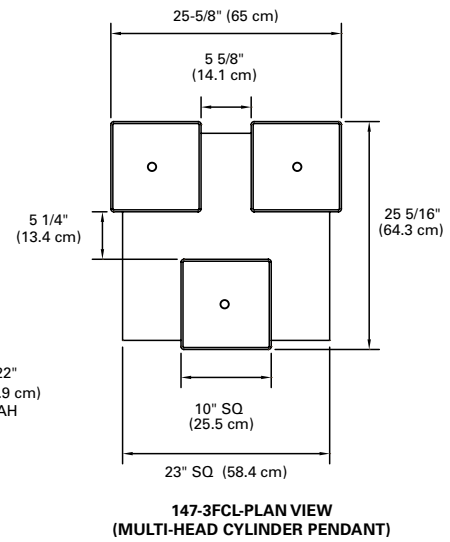

28" H x 10" L x 10" W

Standard Length=

40" OAH (Overall Height)

| Min     | Max     |
|---------|---------|
| 32" OAH | 96" OAH |

40" H x 10" L x 10" W

Standard Length=

54" OAH (Overall Height)

| Min     | Max     |
|---------|---------|
| 44" OAH | 96" OAH |

### Diameter: 40"

- Delivered Lumens (@3500K): 2790
- Wattage: 28W
- CRI: 83+
- CCT: 2700K, 3000K, 3500K, 4000K
- Rated Life of Lamp (hrs): 50,000
- Dimming: 0-10V

## ORDERING INFORMATION (SELECT FIXTURE AND FABRIC KIT TO COMPLETE SPECIFICATION)

Fixture Number: 147-28-P1S-L3/827-UNV-ALP-40

Shade Number: 147-28-SHD-SWH

| Series <sup>1</sup>                        | Shade Height         | Mounting Type  | Lamp   | LED Voltage   | Finish   | Options <sup>2</sup>   | Overall Height (OAH)  |
|--|----------------------|--|--|---------------|--|--|---|
| 147 = Square Cylinder Pendant <sup>1</sup> | 28 = 28"<br>40 = 40" | P1S = Single Stem<br>P1SAC = Single Stem with Aircraft Cable<br>3FCL = 3 Stem Cluster<br>4FCL = 4 Stem Cluster | 28"<br>L3/827<br>L3/830<br>L3/835<br>L3/840<br><br>40"<br>L4/827<br>L4/830<br>L4/835<br>L4/840 | UNV (120-277) | MW = Matte White<br>MB = Matte Black<br>BM = Bronze Metallic<br>DP = Dark Platinum<br>ALP = Aluminum Paint<br>GRM = Graphite Metallic<br>CC = Custom Color specify | SCA = Sloped ceiling adapter 18°-45°<br>TC = Matte White Acrylic Top Cover | 40 = 40" OAH (28" shade height)<br>54 = 54" OAH (40" shade height)<br>XX = Custom length must be specified (147-28 = 32" - 96"<br>147-40 = 44" - 96")<br>See "Dimensions" section for Overall Height per fixture length per cluster type. |

147-28-P1S-TSQISIS  
(TOP SQUARE SHADE-IN-SHADE)

147-40-P1S-TSQISIS  
(TOP SQUARE SHADE-IN-SHADE)

147-P-TSQISIS  
(PLAN VIEW)

**DIMENSIONS - 3 CLUSTER PENDANT**

**DIMENSIONS - 4 CLUSTER PENDANT**