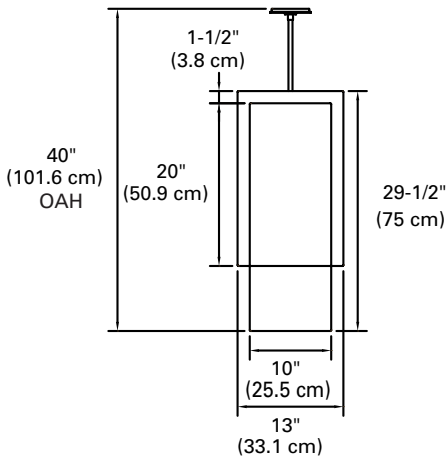

28" H x 10" L x 10" W

Standard Length=

40" OAH (Overall Height)

| Min     | Max     |
|---------|---------|
| 32" OAH | 96" OAH |

40" H x 10" L x 10" W

Standard Length=

54" OAH (Overall Height)

| Min     | Max     |
|---------|---------|
| 44" OAH | 96" OAH |

### Diameter: 40"

- Delivered Lumens (@3500K): 2790
- Wattage: 28W
- CRI: 83+
- CCT: 2700K, 3000K, 3500K, 4000K
- Rated Life of Lamp (hrs): 50,000
- Dimming: 0-10V

## ORDERING INFORMATION (SELECT FIXTURE AND FABRIC KIT TO COMPLETE SPECIFICATION)

Fixture Number: 147-28-P1S-L3/827-UNV-ALP-40

Shade Number: 147-28-SHD-SWH

| Series <sup>1</sup>                        | Shade Height         | Mounting Type  | Lamp   | LED Voltage   | Finish   | Options <sup>2</sup>   | Overall Height (OAH)  |
|--|----------------------|--|--|---------------|--|--|---|
| 147 = Square Cylinder Pendant <sup>1</sup> | 28 = 28"<br>40 = 40" | P1S = Single Stem<br>P1SAC = Single Stem with Aircraft Cable<br>3FCL = 3 Stem Cluster<br>4FCL = 4 Stem Cluster | 28"<br>L3/827<br>L3/830<br>L3/835<br>L3/840<br><br>40"<br>L4/827<br>L4/830<br>L4/835<br>L4/840 | UNV (120-277) | MW = Matte White<br>MB = Matte Black<br>BM = Bronze Metallic<br>DP = Dark Platinum<br>ALP = Aluminum Paint<br>GRM = Graphite Metallic<br>CC = Custom Color specify | SCA = Sloped ceiling adapter 18°-45°<br>TC = Matte White Acrylic Top Cover | 40 = 40" OAH (28" shade height)<br>54 = 54" OAH (40" shade height)<br>XX = Custom length must be specified (147-28 = 32" - 96"<br>147-40 = 44" - 96")<br>See "Dimensions" section for Overall Height per fixture length per cluster type. |

OPTIONS

MOUNTING TYPES - SINGLE PENDANT

147-P-TC  
(TOP COVER)

147-P-SCA  
(SLOPED CEILING ADAPTOR)

147-28-P1S  
(SINGLE STEM)

147-40-P1S  
(SINGLE STEM)

147-P  
(PLAN VIEW)

MOUNTING - SINGLE PENDANT - SHADE IN SHADE