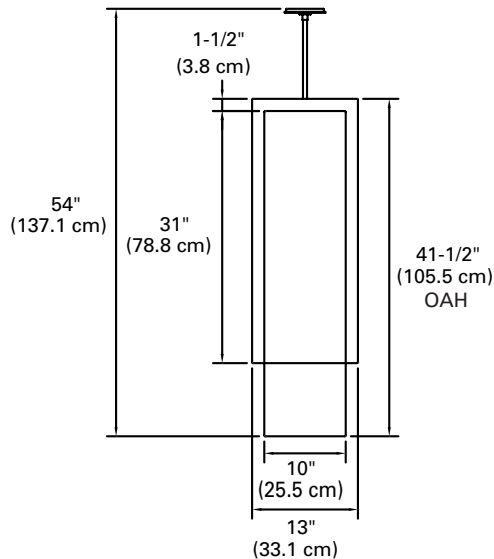

147-40-P1S-TSQISIS
(TOP SQUARE SHADE-IN-SHADE)