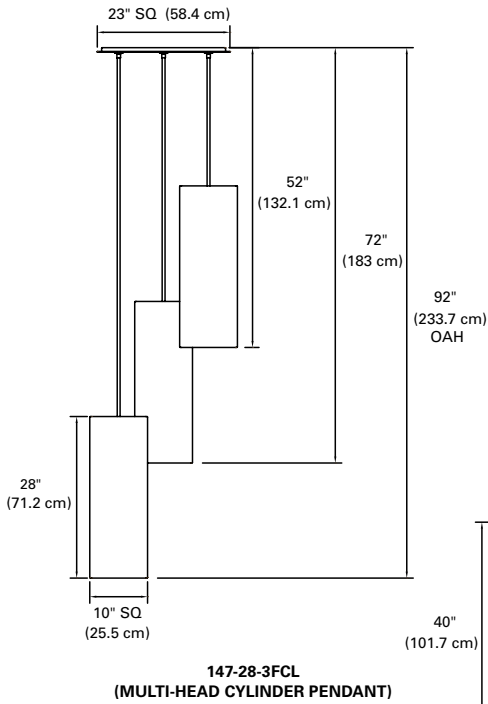

28" H x 10" L x 10" W

Standard Length=

40" OAH (Overall Height)

| Min     | Max     |
|---------|---------|
| 32" OAH | 96" OAH |

40" H x 10" L x 10" W

Standard Length=

54" OAH (Overall Height)

| Min     | Max     |
|---------|---------|
| 44" OAH | 96" OAH |

### Diameter: 40"

- Delivered Lumens (@3500K): 2790
- Wattage: 28W
- CRI: 83+
- CCT: 2700K, 3000K, 3500K, 4000K
- Rated Life of Lamp (hrs): 50,000
- Dimming: 0-10V

## ORDERING INFORMATION (SELECT FIXTURE AND FABRIC KIT TO COMPLETE SPECIFICATION)

Fixture Number: 147-28-P1S-L3/827-UNV-ALP-40

Shade Number: 147-28-SHD-SWH

| Series <sup>1</sup>                        | Shade Height         | Mounting Type  | Lamp   | LED Voltage   | Finish   | Options <sup>2</sup>   | Overall Height (OAH)  |
|--|----------------------|--|--|---------------|--|--|---|
| 147 = Square Cylinder Pendant <sup>1</sup> | 28 = 28"<br>40 = 40" | P1S = Single Stem<br>P1SAC = Single Stem with Aircraft Cable<br>3FCL = 3 Stem Cluster<br>4FCL = 4 Stem Cluster | 28"<br>L3/827<br>L3/830<br>L3/835<br>L3/840<br><br>40"<br>L4/827<br>L4/830<br>L4/835<br>L4/840 | UNV (120-277) | MW = Matte White<br>MB = Matte Black<br>BM = Bronze Metallic<br>DP = Dark Platinum<br>ALP = Aluminum Paint<br>GRM = Graphite Metallic<br>CC = Custom Color specify | SCA = Sloped ceiling adapter 18°-45°<br>TC = Matte White Acrylic Top Cover | 40 = 40" OAH (28" shade height)<br>54 = 54" OAH (40" shade height)<br>XX = Custom length must be specified (147-28 = 32" - 96"<br>147-40 = 44" - 96")<br>See "Dimensions" section for Overall Height per fixture length per cluster type. |

147-28-P1S-TSQISIS  
(TOP SQUARE SHADE-IN-SHADE)

147-40-P1S-TSQISIS  
(TOP SQUARE SHADE-IN-SHADE)

147-P-TSQISIS  
(PLAN VIEW)

**DIMENSIONS - 3 CLUSTER PENDANT**

**DIMENSIONS - 4 CLUSTER PENDANT**