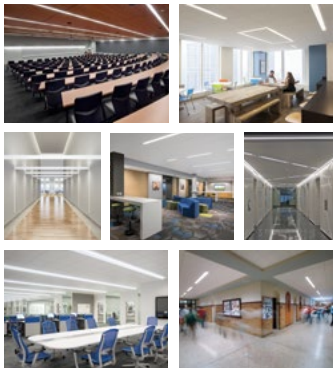

Whether lighting contemporary architectural spaces or general area lighting, **Cooper Lighting Solutions' architectural linear LED** products offer a complete family of innovative, affordable, and energy saving LED solutions for your next project.