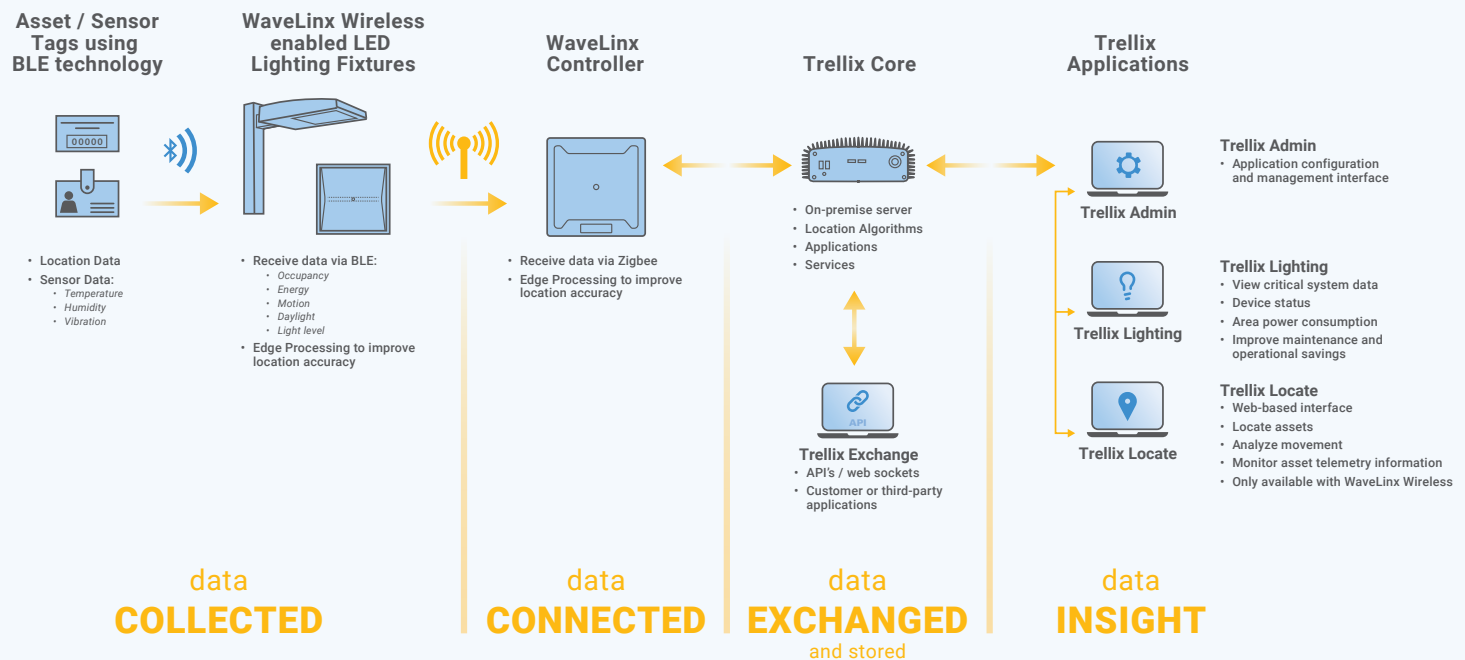

Connect. Analyze. Exchange.

Trellix is an IoT platform with smart applications for commercial spaces that connect intelligent sensors integrated into the light fixture to provide operational efficiency, improve occupant experience and deliver actionable insights through the aggregation of valuable data.

The most advanced digital integrated sensors

- Sensor capability: Zigbee, Bluetooth, PIR, Daylighting
- Dense sensor distribution
- Delivers maximum data for minimum price

Breakthrough Wireless Network

- Can manage thousands of sensors
- Minimal bandwidth required
- No batteries needed

24/7 Data Available

- Real-time data
- Compression data backhaul
- On premise computing for data

Data Security

- Unparalleled network security features
- UL2900-1 listed to the Standard for Software Cybersecurity for Network-Connectable Products

Trellix system architecture

Cooper Lighting Solutions' education experience spans across multiple school districts in North America.

35M sq ft of connected lighting and sensors deployed in thousands of installations.

Together...we can make every space limitless

Trellix Partner Program

TrellixConnect.com >>>

Cooper Lighting Solutions
1121 Highway 74 South
Peachtree City, GA 30269
P: 770-486-4800
www.cooperlighting.com
For service or technical assistance:
1-800-553-3879

Canada Sales
5925 McLaughlin Road
Mississauga, Ontario L5R 1B8
P: 905-501-3000
F: 905-501-3172

© 2020 Cooper Lighting Solutions
All Rights Reserved.

SB503076EN
April 2020