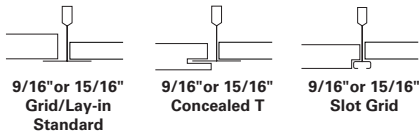

Save Money
Save Time
Peace of Mind

Category	Feature	Benefit	Result
Construction	Clear bottom lens seals fixture	Prevents dust and water intrusion	
	Optional polycarbonate lens available	Impact resistance	
	Simple switch to adjust lumens and CCT on site as desired	Design flexibility; versatility	
Performance	IP66 rated	Added protection from elements (dust, water)	
	NSF rated	Certified for use in food processing facilities	
	Five year warranty standard, ten year warranty available	Guaranteed performance	

Ceiling Compatibility