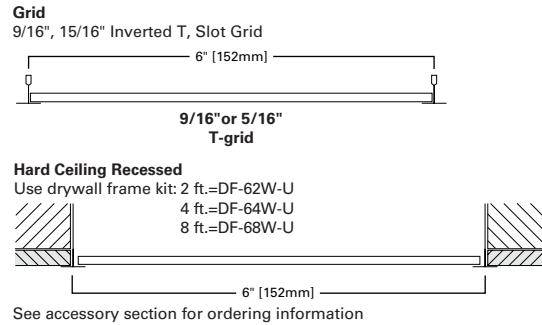

Mounting Choices