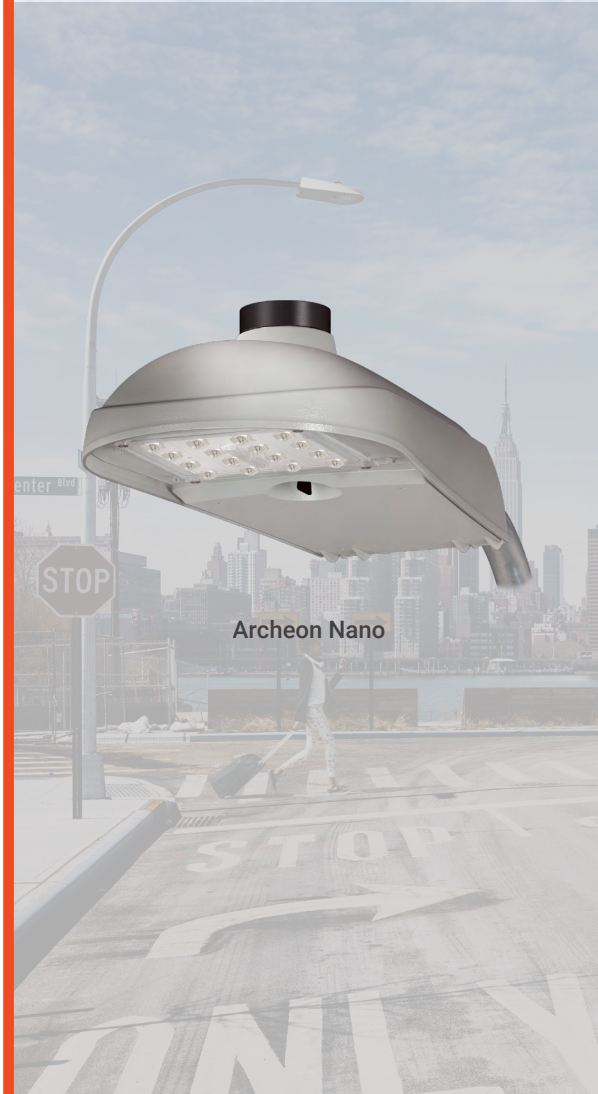

Streetworks Archeon Nano

LED Roadway Luminaire

Discrete LED solution. Energy conscious illumination.

The Archeon™ Nano LED roadway luminaire delivers all the performance benefits of the latest LED platforms and technologies with a modern, yet familiar cobrahead form factor. This discrete LED solution with the patented, high-efficiency AccuLED Optics™ system, provides uniform and energy conscious illumination for municipal streets and highways. Our customer focused features include single latch tool-less entry, industry leading surge protection options, with superior lumen maintenance and performance, all in an economical, architectural design.

PRODUCT FEATURES

- Up to 164 lumens per watt
- Five optical distributions (Type II, III, IV and V), that are precisely designed to shape the distribution, maximizing efficiency and fixture spacing
- Multiple lumen packages ranging from 2,000 – 7,800 delivered lumens
- 4000K CCT standard with minimum 70 CRI, optional 2700K CCT (70 or 80 CRI), 3000K CCT (70 CRI), and 5000K CCT (70 CRI)
- Optional 3 or 7-PIN NEMA twistlock photocontrol receptacle
- Tool-less access for ease of installation and maintenance
- Standard with three-position tunnel compression type terminal block

DESIGN FEATURES

Maintenance

Standard tool-less entry and quick disconnects. Available with 10MSP or 10kV surge option.

Optics

Discrete LEDs available with optional house side shield.

Surge Protection

Standard UL 1449 Listed 10kV/10kA surge protective device protects against common (line-to-ground) and differential (line-to-line) mode surges.