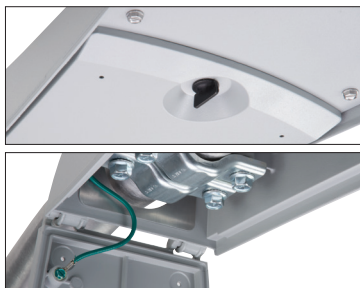

Key features:

- Up to 147 lumens per watt
- Four optical distributions (Type II, III, IV and V), that are precisely designed to shape the distribution, maximizing efficiency and fixture spacing
- Multiple lumen packages ranging from 5,000 - 21,000 delivered lumens
- 4000K CCT standard with minimum 70 CRI, optional 2700K (80 CRI), 3000K (70 CRI) and 5000K CCT (70 CRI)
- Optional 3 or 7-PIN NEMA twistlock photocontrol receptacle (ANSI-C131.41)
- Tool-less access for ease of installation and maintenance
- Standard with three-position tunnel compression type terminal block

Learn more about our outdoor lighting solutions at www.eaton.com/lighting

Design features

Maintenance

Standard metal latch, tool-less entry, quick disconnects and safety door lanyard. Available with 10MSP or 10kV surge option.