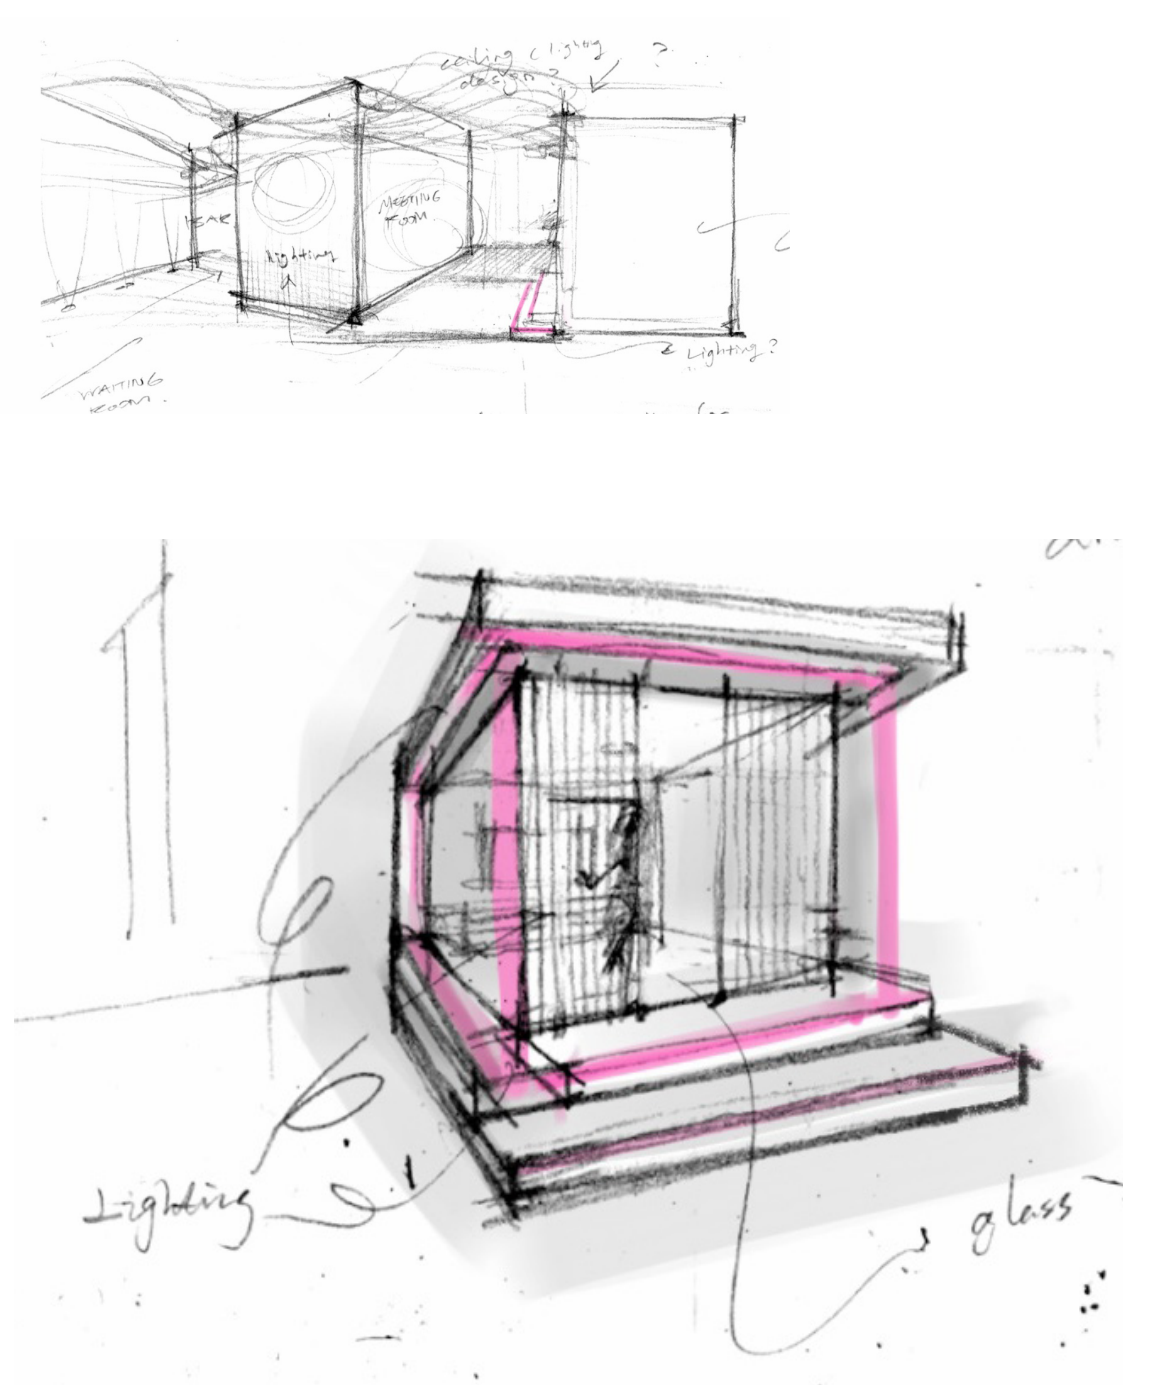

- 4** The LED strips set into the floor define the bondary of the area and give a glow to the metal laminates.
- 5** The LED screen is set as a visual element to the scene and informs the customers with gaming competitions and events that will happen within the space.
- 6** The recessed uplight on the floor illuminate the path way to promote safeness when the pressure sensitive panels are not awakened by people.

LIGHT MAP & CEILING PLAN

LIGHT SCHEDULE

Code	Symbol	Description	Manufacturer/Model	Lamp	Mounting	Remarks	Layers
SL	—	Suspended Light Fixture	Eaton / Define Series - Suspended	LED	Ceiling	Length: 4", 4000k	Flush Lens
RL6"	⊖	Recessed Downlight	Eaton / HC4 LED Series	LED	Ceiling		General
UF	⊕	Uplight fixture	Eaton / Boca 612	Halogen	Ground		General
RL	⊖	Recessed Light Fixture	Eaton / Neo-Ray Define Recessed	LED	Ceiling		Drop Lens
WM	⊖	Wall Mounted Light Fixture	Eaton / Define Series - Wall	LED	Wall		Flush Lens
RL4"	○	Recessed Downlight	Eaton / HC4 LED Series	LED	Ceiling		General
DL	●	Down Light Fixture	Eaton/ C16032	Fluorescent	Surface		General
SP	⊗	Suspended Pendant Light Fixture	Eaton / Sharper Sense Square Pendant Luminaire	LED	Ceiling	Without Acoustic Sound Absorption	
LA	□	Ceiling Lamp	Custom Design	LED	Ceiling		General

1 The LED strips are set into the ground as a wayfinding design through the hallway

2 Lighting defines the edges to each of the Virtual Reality Rooms and create a visual boundary of higher floor to avoid injury in dark areas.

ELEVATION DRAWING OF THE VR HALL

REFERENCE FLOOR PLAN

3 The ceiling lamps echo the seating area and drop out from ceiling like a blossom.

4 The recessed ceiling light is an illusion of cyber connections between people.