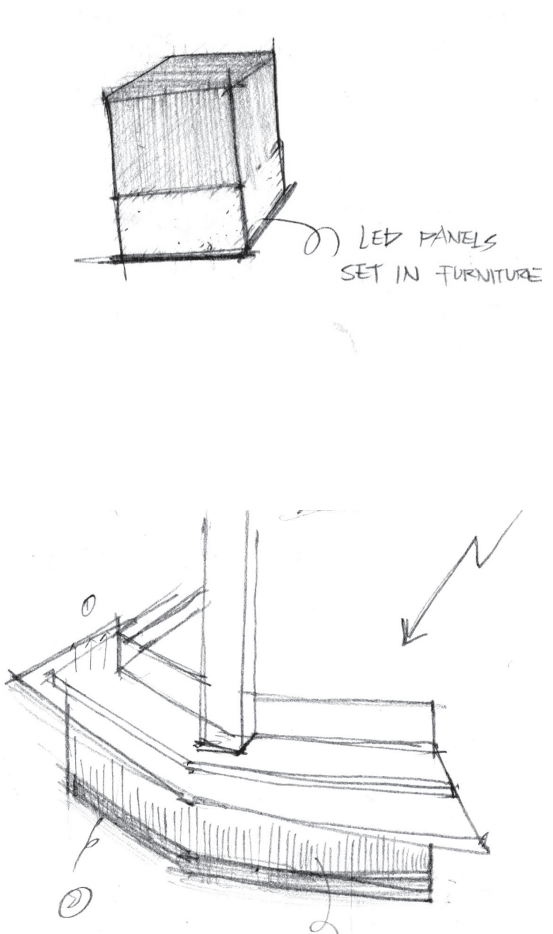

LIGHT MAP & CEILING PLAN

LIGHT SCHEDULE

Code	Symbol	Description	Manufacturer/Model	Lamp	Mounting	Remarks	Layers
SL	—	Suspended Light Fixture	Eaton / Define Series - Suspended	LED	Ceiling	Length: 4", 4000k	Flush Lens
RL6"	⊖	Recessed Downlight	Eaton / HC4 LED Series	LED	Ceiling		General
UF	⊕	Uplight fixture	Eaton / Boca 612	Halogen	Ground		General
RL	⊖	Recessed Light Fixture	Eaton / Neo-Ray Define Recessed	LED	Ceiling		Drop Lens
WM	⊖	Wall Mounted Light Fixture	Eaton / Define Series - Wall	LED	Wall		Flush Lens
RL4"	○	Recessed Downlight	Eaton / HC4 LED Series	LED	Ceiling		General
DL	●	Down Light Fixture	Eaton/ C16032	Fluorescent	Surface		General
SP	⊗	Suspended Pendant Light Fixture	Eaton / Sharper Sense Square Pendant Luminaire	LED	Ceiling	Without Acoustic Sound Absorption	
LA	□	Ceiling Lamp	Custom Design	LED	Ceiling		General

1 The LED strips are set into the ground as a wayfinding design through the hallway

2 Lighting defines the edges to each of the Virtual Reality Rooms and create a visual boundary of higher floor to avoid injury in dark areas.

ELEVATION DRAWING OF THE VR HALL

REFERENCE FLOOR PLAN

3 The ceiling lamps echo the seating area and drop out from ceiling like a blossom.

4 The recessed ceiling light is an illusion of cyber connections between people.

5 The arrangement of LED light strips makes the column look visually rising up towards the ceiling. The design follows the challenge of having a column in the middle of the area and turns it to the focal point within the space.