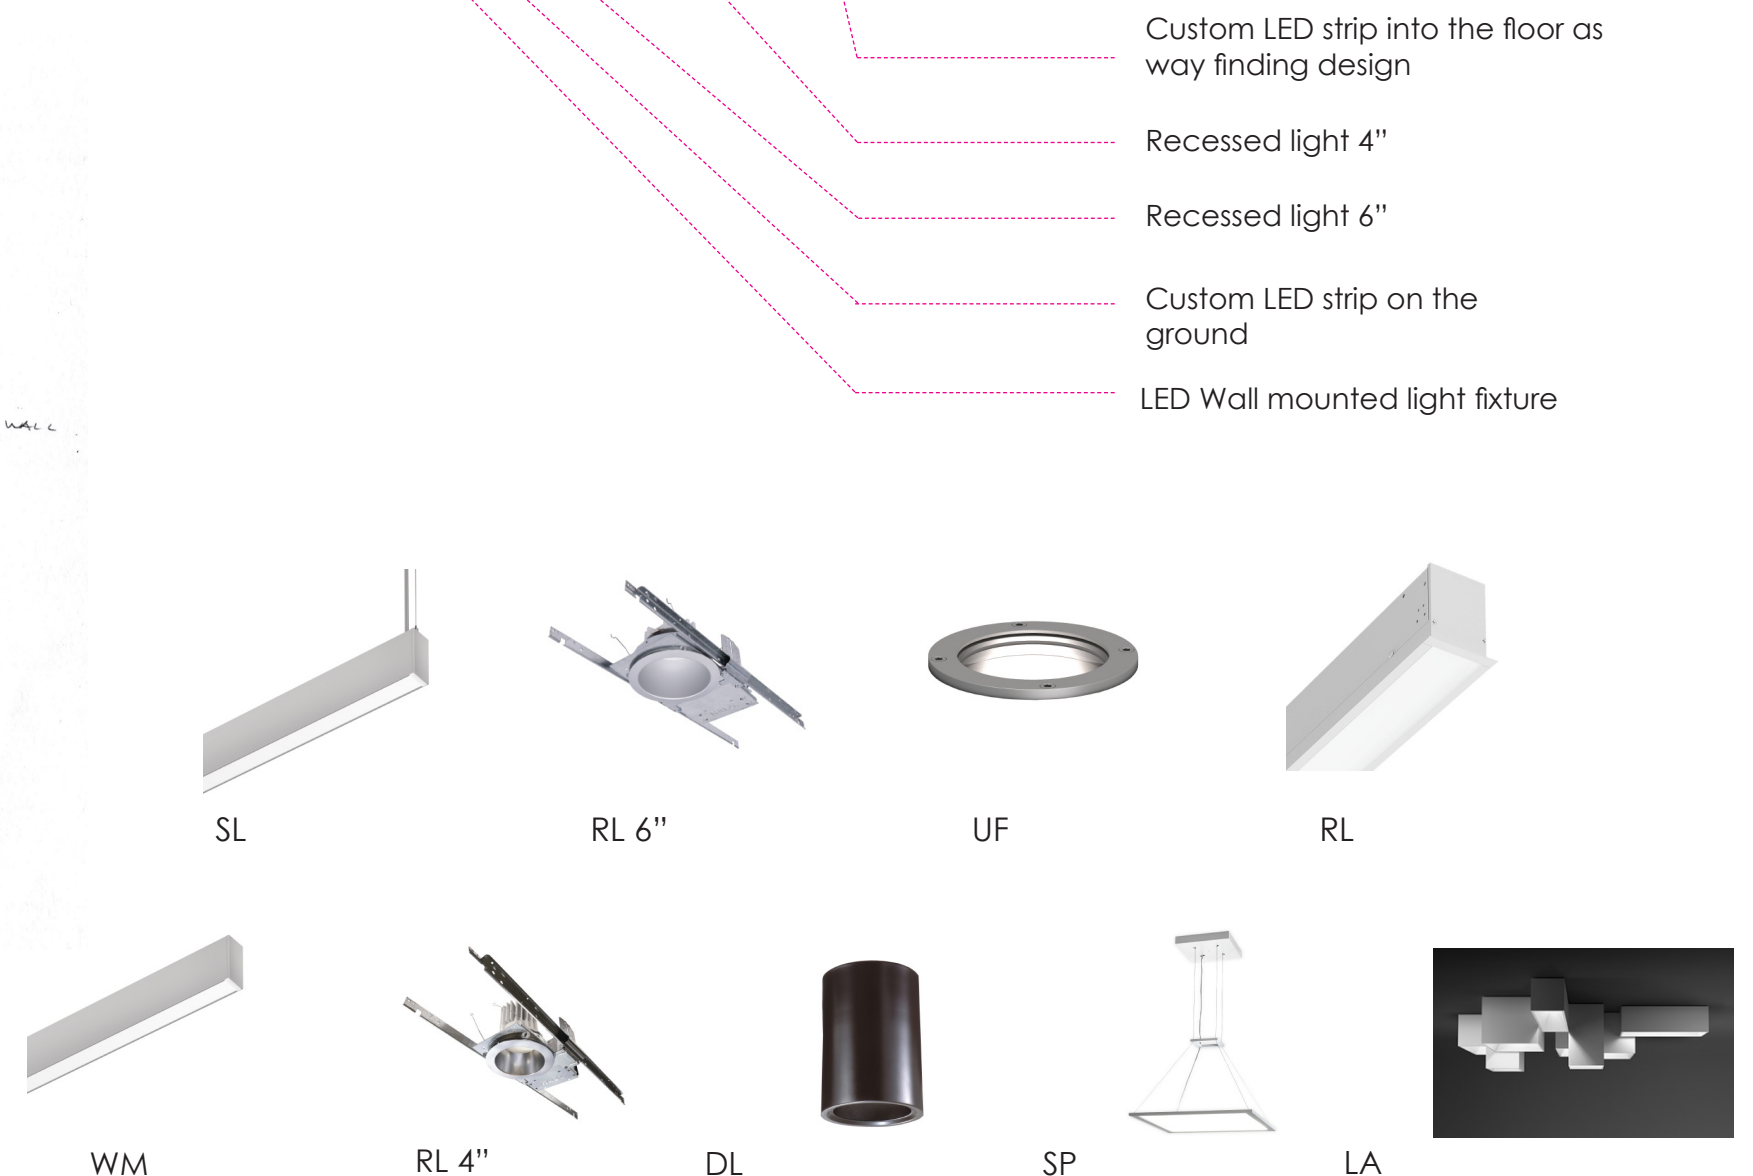

- 4** The LED strips set into the floor define the bondary of the area and give a glow to the metal laminates.
- 5** The LED screen is set as a visual element to the scene and informs the customers with gaming competitions and events that will happen within the space.
- 6** The recessed uplight on the floor illuminate the path way to promote safeness when the pressure sensitive panels are not awakened by people.

LIGHT MAP & CEILING PLAN

LIGHT SCHEDULE

Code	Symbol	Description	Manufacturer/Model	Lamp	Mounting	Remarks	Layers
SL	—	Suspended Light Fixture	Eaton / Define Series - Suspended	LED	Ceiling	Length: 4", 4000k	Flush Lens
RL6"	⊖	Recessed Downlight	Eaton / HC4 LED Series	LED	Ceiling		General
UF	⊕	Uplight fixture	Eaton / Boca 612	Halogen	Ground		General
RL	⊖	Recessed Light Fixture	Eaton / Neo-Ray Define Recessed	LED	Ceiling		Drop Lens
WM	⊖	Wall Mounted Light Fixture	Eaton / Define Series - Wall	LED	Wall		Flush Lens
RL4"	○	Recessed Downlight	Eaton / HC4 LED Series	LED	Ceiling		General
DL	●	Down Light Fixture	Eaton/ C16032	Fluorescent	Surface		General
SP	⊗	Suspended Pendant Light Fixture	Eaton / Sharper Sense Square Pendant Luminaire	LED	Ceiling	Without Acoustic Sound Absorption	
LA	□	Ceiling Lamp	Custom Design	LED	Ceiling		General

1 The LED strips are set into the ground as a wayfinding design through the hallway

2 Lighting defines the edges to each of the Virtual Reality Rooms and create a visual boundary of higher floor to avoid injury in dark areas.