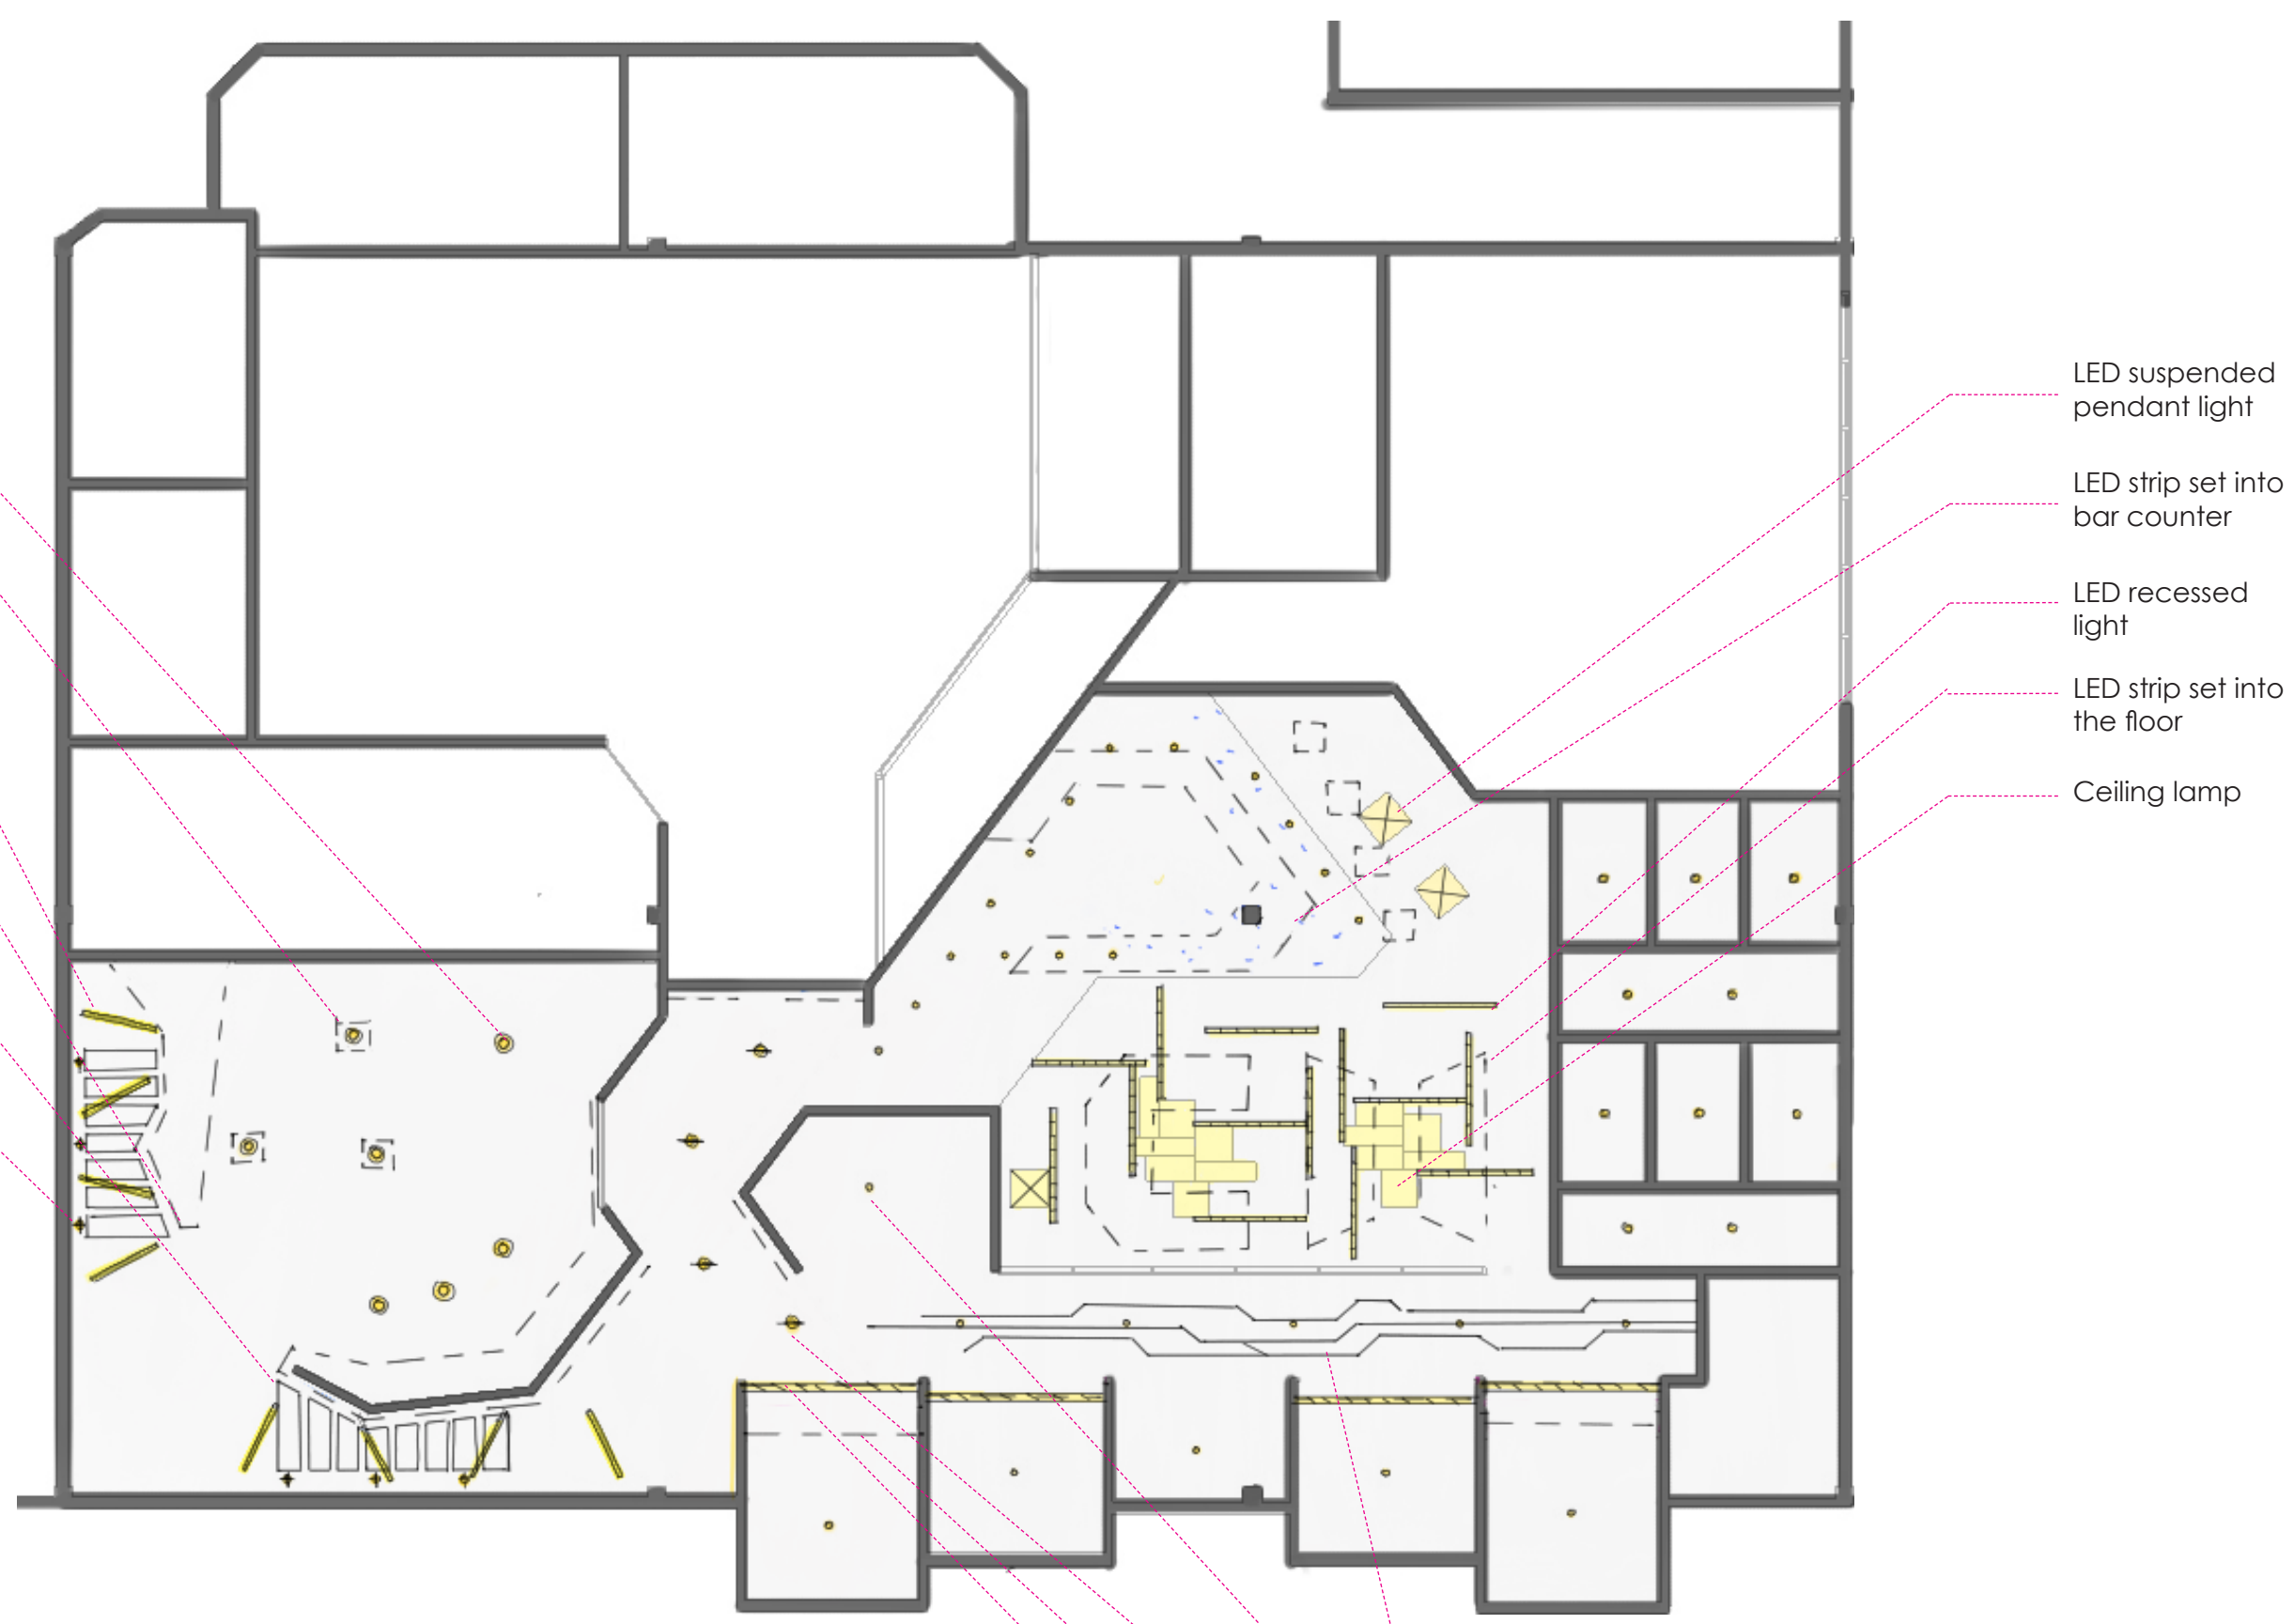

LIGHT MAP & CEILING PLAN