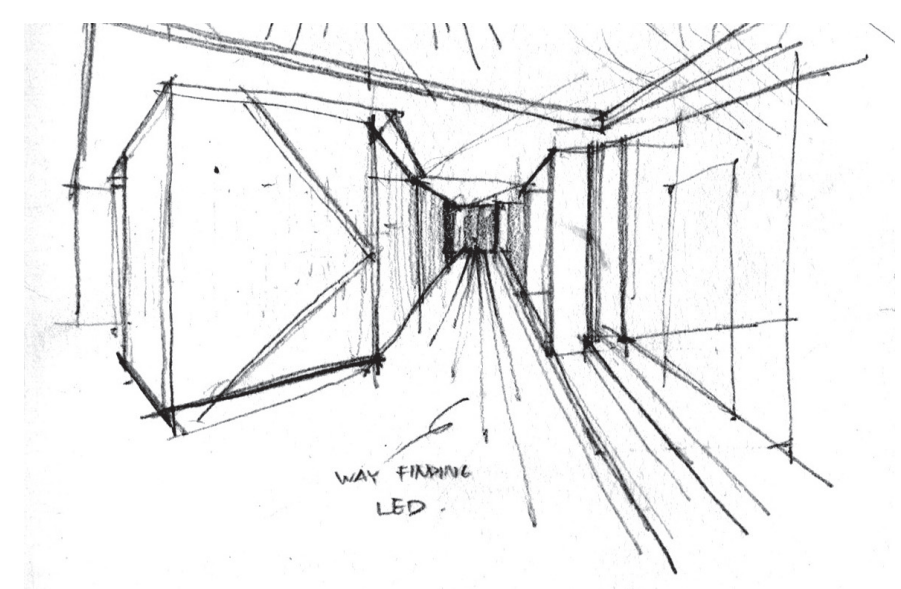

- 4** The LED strips set into the floor define the bondary of the area and give a glow to the metal laminates.
- 5** The LED screen is set as a visual element to the scene and informs the customers with gaming competitions and events that will happen within the space.
- 6** The recessed uplight on the floor illuminate the path way to promote safeness when the pressure sensitive panels are not awakened by people.

LIGHT MAP & CEILING PLAN

LIGHT SCHEDULE

Code	Symbol	Description	Manufacturer/Model	Lamp	Mounting	Remarks	Layers
SL	—	Suspended Light Fixture	Eaton / Define Series - Suspended	LED	Ceiling	Length: 4", 4000k	Flush Lens
RL6"	⊖	Recessed Downlight	Eaton / HC4 LED Series	LED	Ceiling		General
UF	⊕	Uplight fixture	Eaton / Boca 612	Halogen	Ground		General
RL	⊖	Recessed Light Fixture	Eaton / Neo-Ray Define Recessed	LED	Ceiling		Drop Lens
WM	⊖	Wall Mounted Light Fixture	Eaton / Define Series - Wall	LED	Wall		Flush Lens
RL4"	○	Recessed Downlight	Eaton / HC4 LED Series	LED	Ceiling		General
DL	●	Down Light Fixture	Eaton/ C16032	Fluorescent	Surface		General
SP	⊗	Suspended Pendant Light Fixture	Eaton / Sharper Sense Square Pendant Luminaire	LED	Ceiling	Without Acoustic Sound Absorption	
LA	□	Ceiling Lamp	Custom Design	LED	Ceiling		General

1 The LED strips are set into the ground as a wayfinding design through the hallway

2 Lighting defines the edges to each of the Virtual Reality Rooms and create a visual boundary of higher floor to avoid injury in dark areas.

ELEVATION DRAWING OF THE VR HALL

REFERENCE FLOOR PLAN

3 The ceiling lamps echo the seating area and drop out from ceiling like a blossom.

4 The recessed ceiling light is an illusion of cyber connections between people.