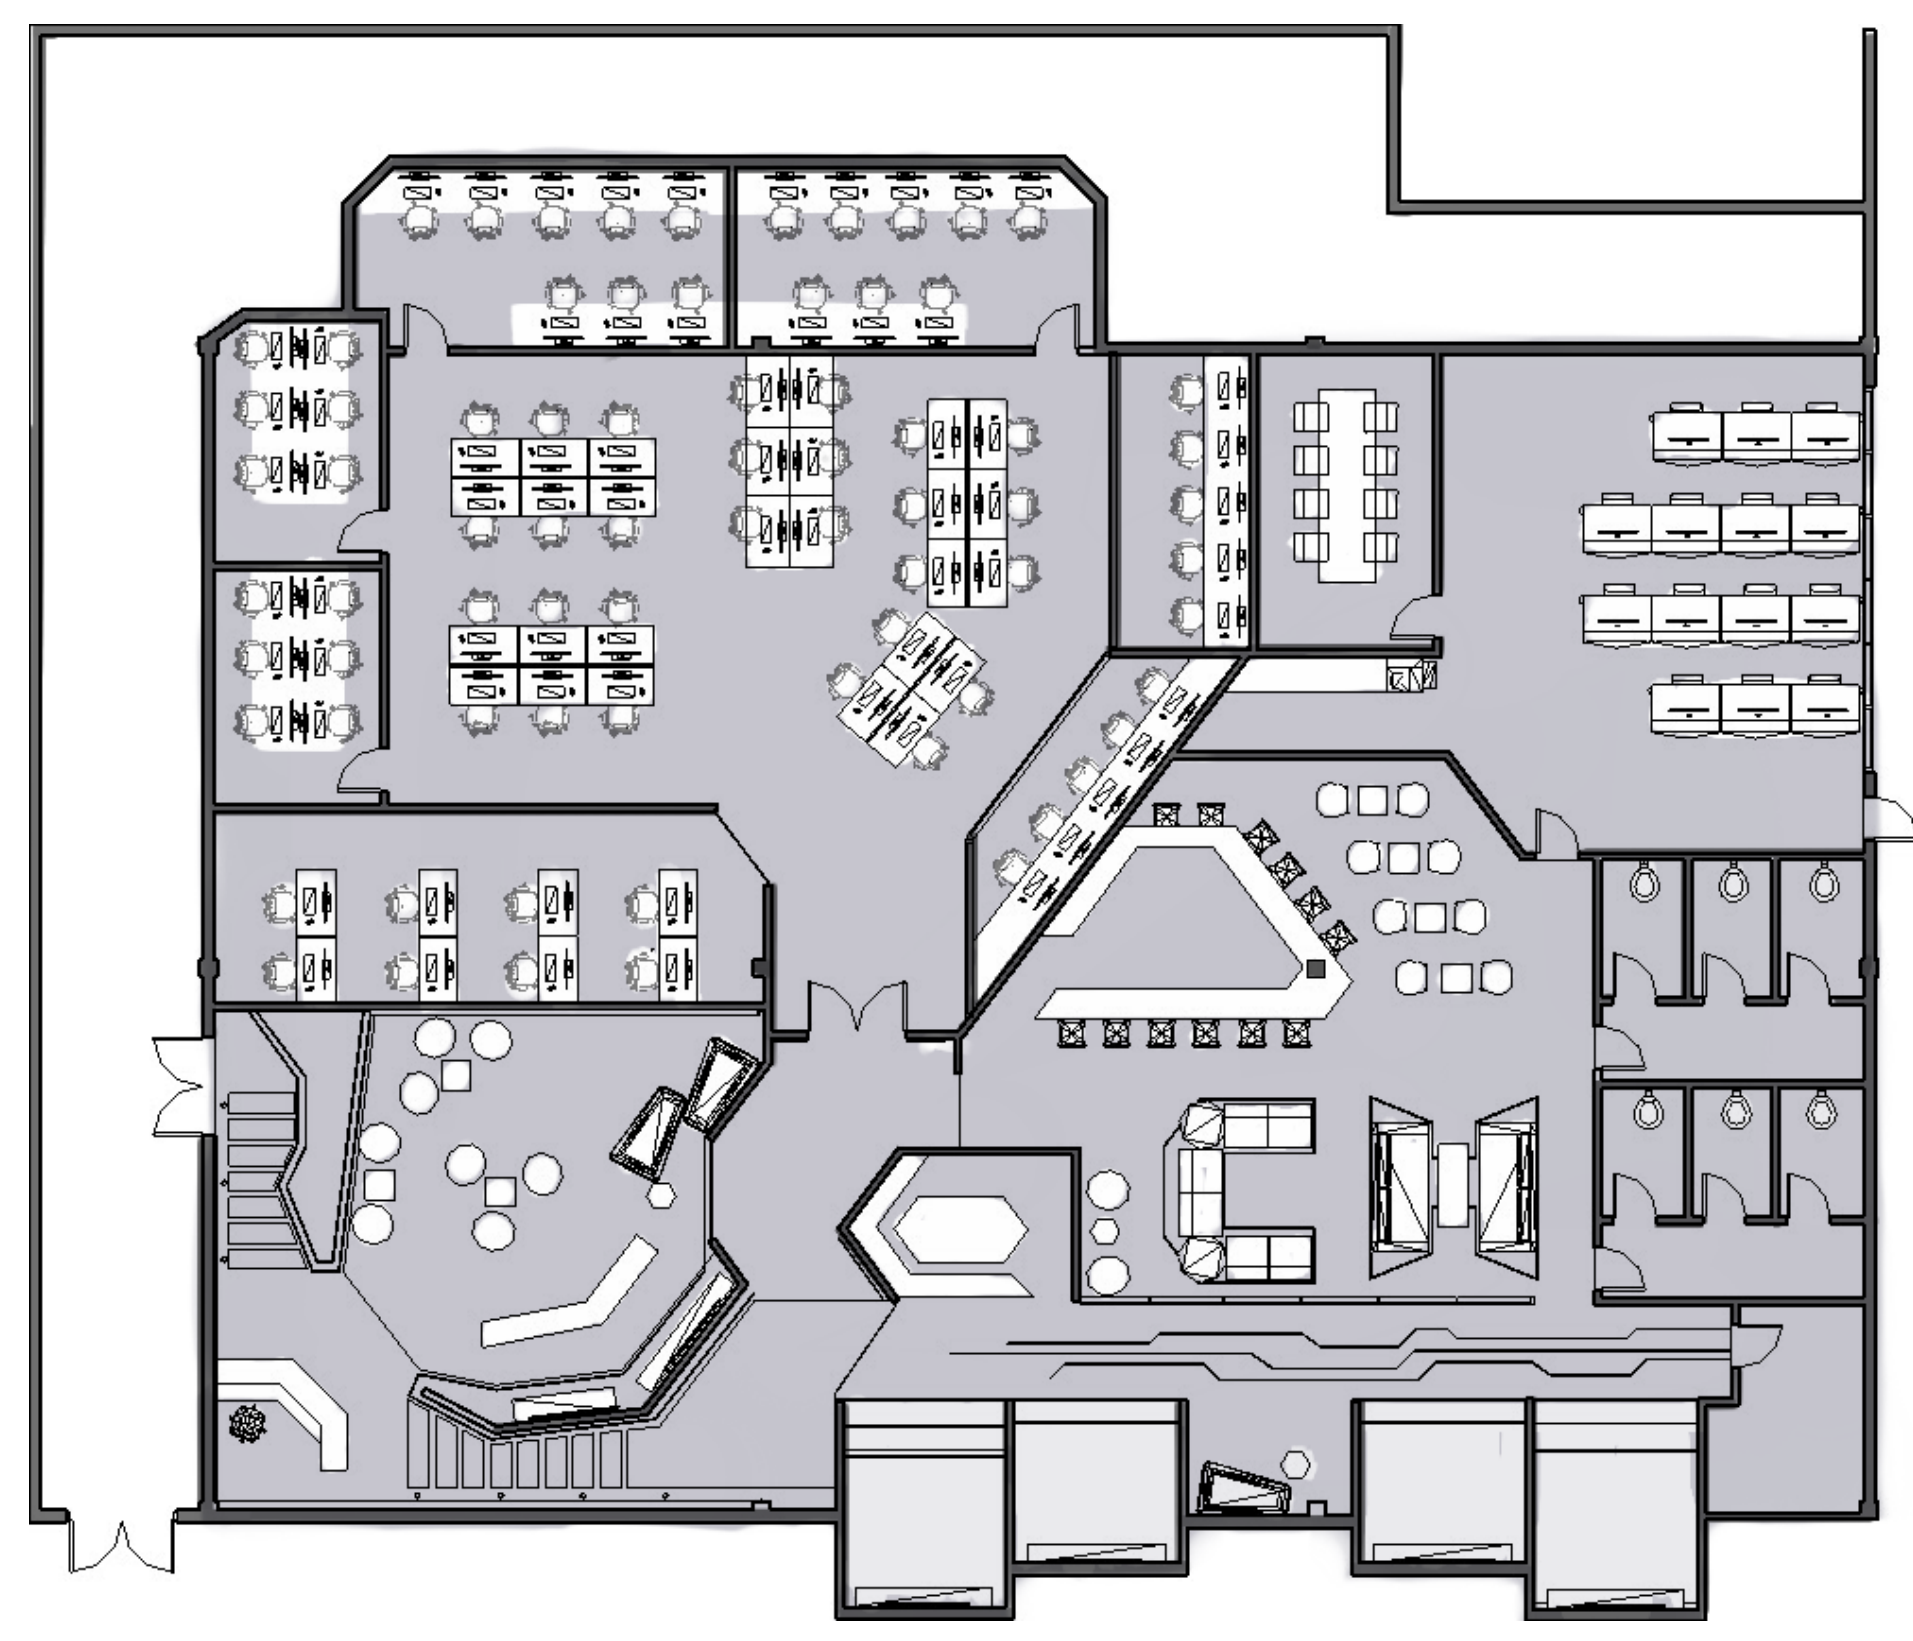

LIGHT MAP & CEILING PLAN

LIGHT SCHEDULE

Code	Symbol	Description	Manufacturer/Model	Lamp	Mounting	Remarks	Layers
SL	—	Suspended Light Fixture	Eaton / Define Series - Suspended	LED	Ceiling	Length: 4", 4000k	Flush Lens
RL6"	⊖	Recessed Downlight	Eaton / HC4 LED Series	LED	Ceiling		General
UF	⊕	Uplight fixture	Eaton / Boca 612	Halogen	Ground		General
RL	⊖	Recessed Light Fixture	Eaton / Neo-Ray Define Recessed	LED	Ceiling		Drop Lens
WM	⊖	Wall Mounted Light Fixture	Eaton / Define Series - Wall	LED	Wall		Flush Lens
RL4"	○	Recessed Downlight	Eaton / HC4 LED Series	LED	Ceiling		General
DL	●	Down Light Fixture	Eaton/ C16032	Fluorescent	Surface		General
SP	⊗	Suspended Pendant Light Fixture	Eaton / Sharper Sense Square Pendant Luminaire	LED	Ceiling	Without Acoustic Sound Absorption	
LA	□	Ceiling Lamp	Custom Design	LED	Ceiling		General

1 The LED strips are set into the ground as a wayfinding design through the hallway

2 Lighting defines the edges to each of the Virtual Reality Rooms and create a visual boundary of higher floor to avoid injury in dark areas.

ELEVATION DRAWING OF THE VR HALL

REFERENCE FLOOR PLAN

3 The ceiling lamps echo the seating area and drop out from ceiling like a blossom.

4 The recessed ceiling light is an illusion of cyber connections between people.

5 The arrangement of LED light strips makes the column look visually rising up towards the ceiling. The design follows the challenge of having a column in the middle of the area and turns it to the focal point within the space.