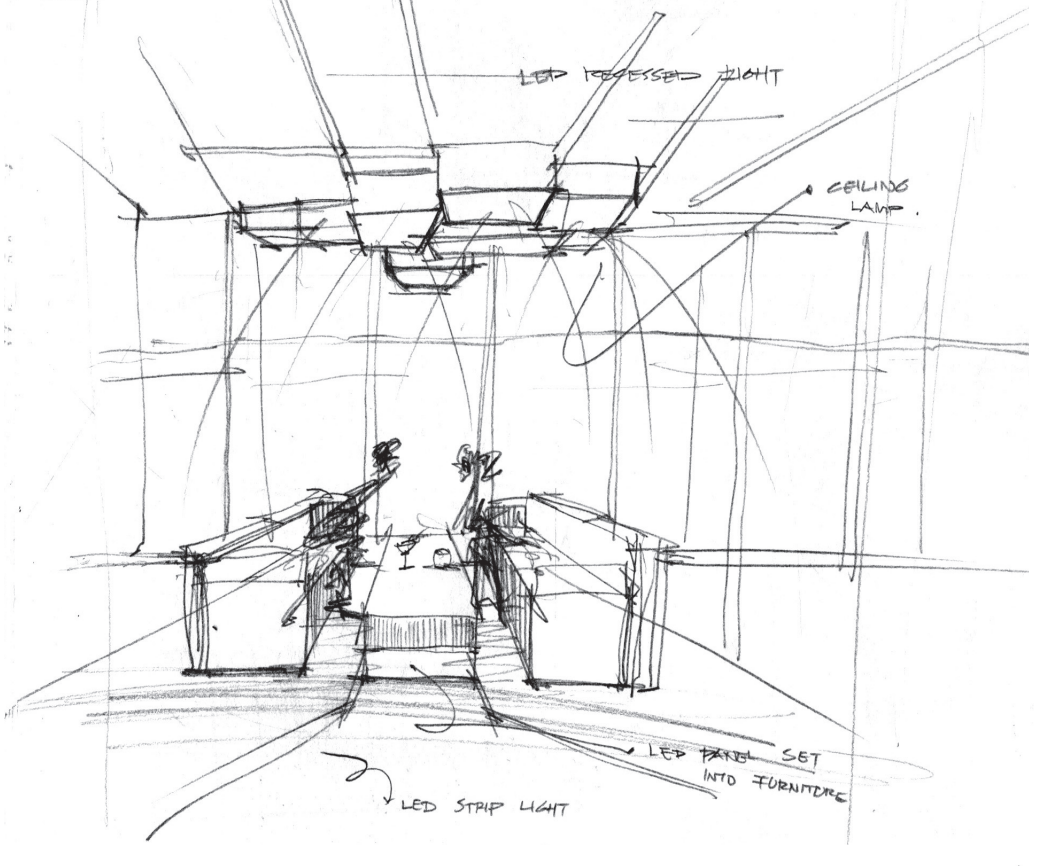

LIGHT MAP & CEILING PLAN

LIGHT SCHEDULE

Code	Symbol	Description	Manufacturer/Model	Lamp	Mounting	Remarks	Layers
SL	—	Suspended Light Fixture	Eaton / Define Series - Suspended	LED	Ceiling	Length: 4", 4000k	Flush Lens
RL6"	⊖	Recessed Downlight	Eaton / HC4 LED Series	LED	Ceiling		General
UF	⊕	Uplight fixture	Eaton / Boca 612	Halogen	Ground		General
RL	⊖	Recessed Light Fixture	Eaton / Neo-Ray Define Recessed	LED	Ceiling		Drop Lens
WM	⊖	Wall Mounted Light Fixture	Eaton / Define Series - Wall	LED	Wall		Flush Lens
RL4"	○	Recessed Downlight	Eaton / HC4 LED Series	LED	Ceiling		General
DL	●	Down Light Fixture	Eaton/ C16032	Fluorescent	Surface		General
SP	⊗	Suspended Pendant Light Fixture	Eaton / Sharper Sense Square Pendant Luminaire	LED	Ceiling	Without Acoustic Sound Absorption	
LA	□	Ceiling Lamp	Custom Design	LED	Ceiling		General

1 The LED strips are set into the ground as a wayfinding design through the hallway

2 Lighting defines the edges to each of the Virtual Reality Rooms and create a visual boundary of higher floor to avoid injury in dark areas.

ELEVATION DRAWING OF THE VR HALL

REFERENCE FLOOR PLAN

3 The ceiling lamps echo the seating area and drop out from ceiling like a blossom.

4 The recessed ceiling light is an illusion of cyber connections between people.

5 The arrangement of LED light strips makes the column look visually rising up towards the ceiling. The design follows the challenge of having a column in the middle of the area and turns it to the focal point within the space.