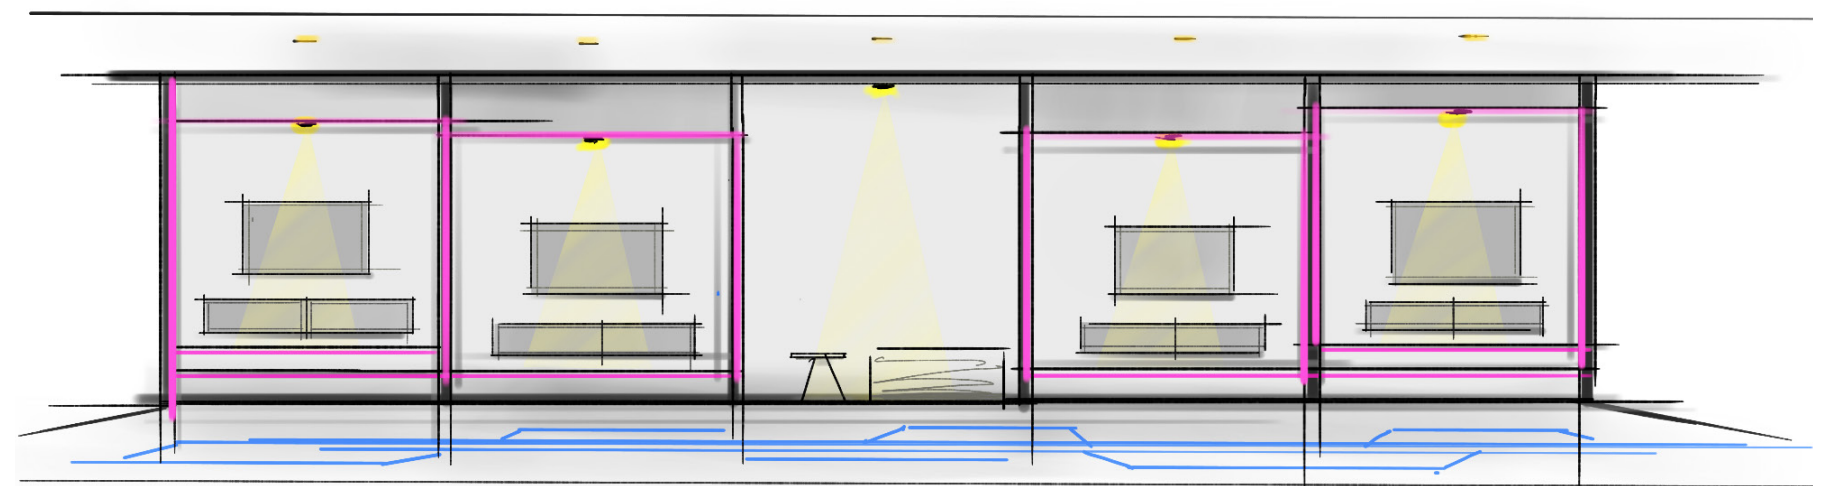

- 4** The LED strips set into the floor define the bondary of the area and give a glow to the metal laminates.
- 5** The LED screen is set as a visual element to the scene and informs the customers with gaming competitions and events that will happen within the space.
- 6** The recessed uplight on the floor illuminate the path way to promote safeness when the pressure sensitive panels are not awakened by people.

LIGHT MAP & CEILING PLAN

LIGHT SCHEDULE

Code	Symbol	Description	Manufacturer/Model	Lamp	Mounting	Remarks	Layers
SL	—	Suspended Light Fixture	Eaton / Define Series - Suspended	LED	Ceiling	Length: 4", 4000k	Flush Lens
RL6"	⊖	Recessed Downlight	Eaton / HC4 LED Series	LED	Ceiling		General
UF	⊕	Uplight fixture	Eaton / Boca 612	Halogen	Ground		General
RL	⊖	Recessed Light Fixture	Eaton / Neo-Ray Define Recessed	LED	Ceiling		Drop Lens
WM	⊖	Wall Mounted Light Fixture	Eaton / Define Series - Wall	LED	Wall		Flush Lens
RL4"	○	Recessed Downlight	Eaton / HC4 LED Series	LED	Ceiling		General
DL	●	Down Light Fixture	Eaton/ C16032	Fluorescent	Surface		General
SP	⊗	Suspended Pendant Light Fixture	Eaton / Sharper Sense Square Pendant Luminaire	LED	Ceiling	Without Acoustic Sound Absorption	
LA	□	Ceiling Lamp	Custom Design	LED	Ceiling		General

1 The LED strips are set into the ground as a wayfinding design through the hallway

2 Lighting defines the edges to each of the Virtual Reality Rooms and create a visual boundary of higher floor to avoid injury in dark areas.

ELEVATION DRAWING OF THE VR HALL

REFERENCE FLOOR PLAN

3 The ceiling lamps echo the seating area and drop out from ceiling like a blossom.

4 The recessed ceiling light is an illusion of cyber connections between people.