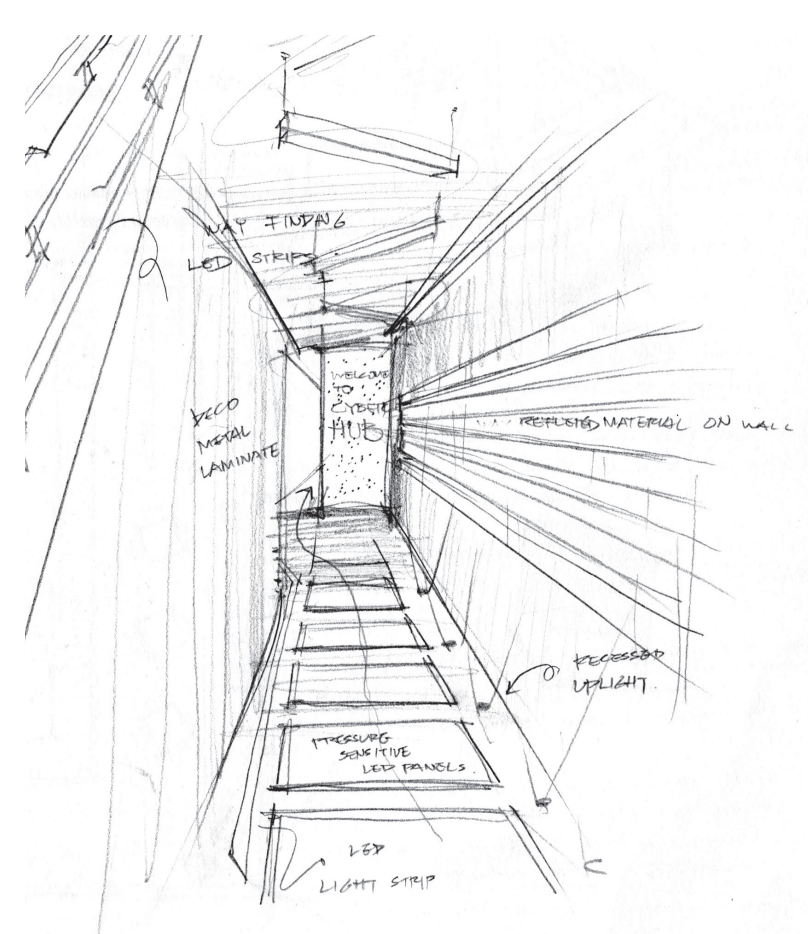

- 4** The LED strips set into the floor define the bondary of the area and give a glow to the metal laminates.
- 5** The LED screen is set as a visual element to the scene and informs the customers with gaming competitions and events that will happen within the space.
- 6** The recessed uplight on the floor illuminate the path way to promote safeness when the pressure sensitive panels are not awakened by people.

LIGHT MAP & CEILING PLAN

LIGHT SCHEDULE

Code	Symbol	Description	Manufacturer/Model	Lamp	Mounting	Remarks	Layers
SL	—	Suspended Light Fixture	Eaton / Define Series - Suspended	LED	Ceiling	Length: 4", 4000k	Flush Lens
RL6"	⊖	Recessed Downlight	Eaton / HC4 LED Series	LED	Ceiling		General
UF	⊕	Uplight fixture	Eaton / Boca 612	Halogen	Ground		General
RL	⊖	Recessed Light Fixture	Eaton / Neo-Ray Define Recessed	LED	Ceiling		Drop Lens
WM	⊖	Wall Mounted Light Fixture	Eaton / Define Series - Wall	LED	Wall		Flush Lens
RL4"	○	Recessed Downlight	Eaton / HC4 LED Series	LED	Ceiling		General
DL	●	Down Light Fixture	Eaton/ C16032	Fluorescent	Surface		General
SP	⊗	Suspended Pendant Light Fixture	Eaton / Sharper Sense Square Pendant Luminaire	LED	Ceiling	Without Acoustic Sound Absorption	
LA	□	Ceiling Lamp	Custom Design	LED	Ceiling		General

1 The LED strips are set into the ground as a wayfinding design through the hallway

2 Lighting defines the edges to each of the Virtual Reality Rooms and create a visual boundary of higher floor to avoid injury in dark areas.