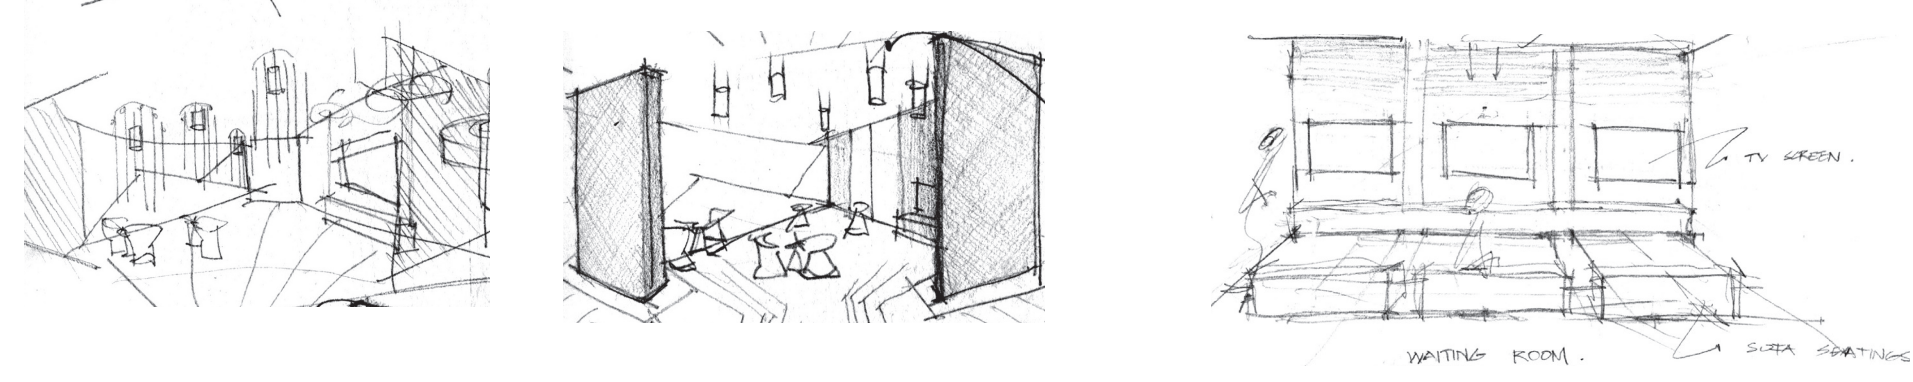

CYBER HUB

is a multi-function space that is appealing to the age of the internet. Located on the first floor of the building, It combines pc gaming, vr exploring and computer-based working together with explosive designs. Bringing a space that is almost feeling like a nightclub and bringing the customers with immersive and futuristic experience while working or playing. The experience at the entry hallway will take people who enter the space to another universe.

- 1** The experience of lighting starts at the entry when customers step into the space. The pressure sensitive LED panel on the floor interact with users of space to create a loading effect and draw people's attention fully into the space.
- 2** The suspended LED light fixtures respond to the design on the floor to lead the customer through the space invoking a sense of repetition.
- 3** The LED down light provide the feeling of togetherness to the area. These light fixtures appear as if they are moving up towards the ceiling which is later reflected in the bar area.

- 4** The LED strips set into the floor define the bondary of the area and give a glow to the metal laminates.
- 5** The LED screen is set as a visual element to the scene and informs the customers with gaming competitions and events that will happen within the space.
- 6** The recessed uplight on the floor illuminate the path way to promote safeness when the pressure sensitive panels are not awakened by people.