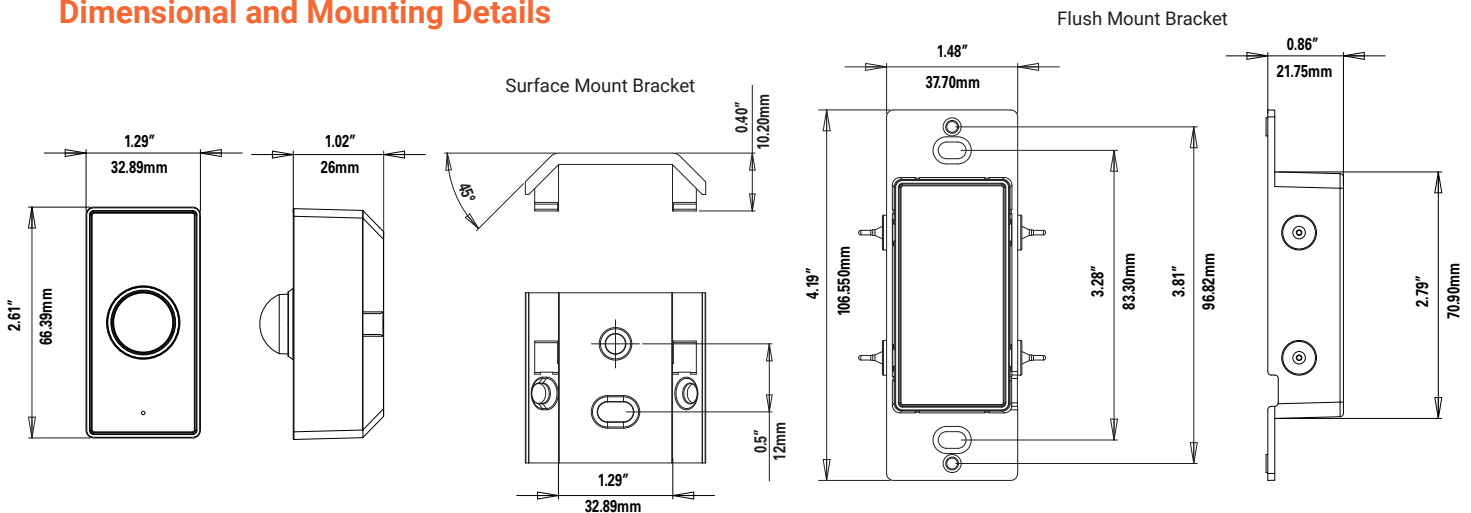

Dimensional and Mounting Details

Order Information

ORDER NUMBER: **HIWMSB1BLE40AWH**

Device	Power Source	Generation	Protocol	Finish
HIWMS = HALO Home In-Wall or Surface Mount Motion Sensor	B = Battery Powered	1 = 1st Generation	BLE40A = Bluetooth Mesh wireless control, 4.0	WH = Matte white