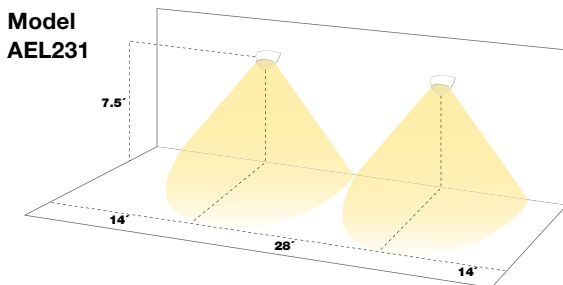

Light Output