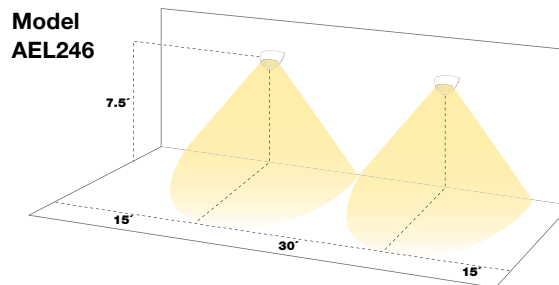

Light Output