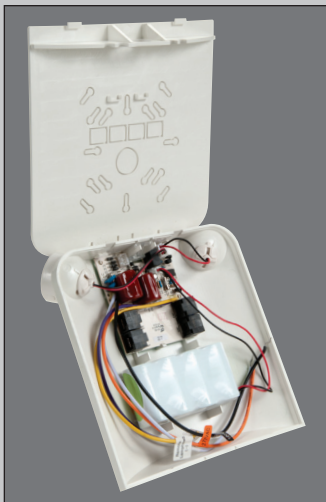

PathLinx Series
LEMRO

SURE-LITES

Cooper Lighting
by **EAT•N**

PathLinx™

LED Emergency Light
with Rotatable Optics

LEMRO

Features

- Aesthetic, compact, thin profile design blends into commercial spaces
- AccuLED adjustable optics optimize coverage up to 25'
- EZ Hang simplifies installation and reduces labor
- EZ Key battery disconnect simplifies installation and protects the battery
- Five-year product warranty
- Fifteen-year prorated battery warranty
- Maintenance-free NiCad battery and LED
- UL 924 damp location listed; 0°C to 40°C rated; 120V/277V

Product Features

EZ Hang Installation Feature

The EZ Hang feature allows the installer to mount the back plate first so that both hands are available for wiring. The fixture hangs from the back plate during the wiring process and then snaps into place.

EZ Key Power Disconnect

The patented EZ Key is an external battery disconnect that allows the product to be shipped with the battery connected internally. This prevents battery drain during the construction cycle to ensure that the battery isn't damaged and is fully charged for inspection. EZ Key also saves the labor of internally connecting the battery after construction is complete.

AccuLED Optics

Patented AccuLED precision engineered optics display sharp cutoffs and an oval light pattern. This optimizes the path of egress per UL924 standards, resulting in fewer fixtures required as compared to similarly priced competitive products. The lens swivel feature within the AccuLED optics provide the opportunity of forward-throw of egress lighting and has a full 360° of rotation.