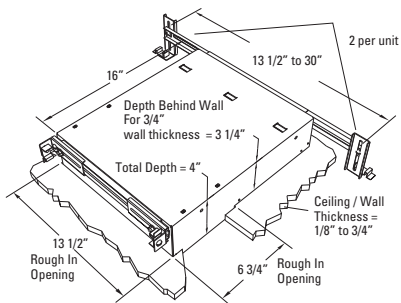

Dimensions

Back Box and Mounting Dimensions