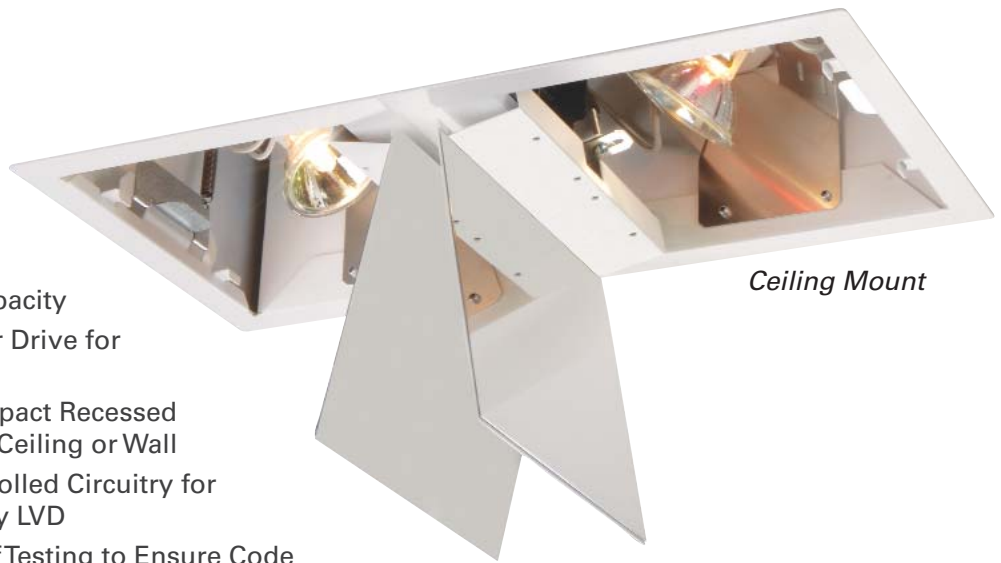

Concealed Emergency Light Standard Features

1. Sealed Lead Calcium Batteries (NiCad optional) with Remote Capacity
2. Continuous Cam, Precision Motor Drive for Dependable Operation
3. Adjustable Hanger Bars and Compact Recessed Housing for Flush Mounting into Ceiling or Wall
4. Solid State Microprocessor Controlled Circuitry for Line Latch, Brown Out and Battery LVD
5. Self Diagnostics and Discrete Self Testing to Ensure Code Compliance and Product Performance
6. Doors Factory Set for Optimal Performance with Field Set Override Capability for Customer Applications
7. Four Available Lamp Positions Per Side to Ensure Optimal Light Distribution
8. Two Powerful MR16 Long-Life Halogen Lamps
9. Trim and Door Panels Finished in White Textured Power Paint, Can Also Field Paint of Wall Paper to Match Any Color or Surface
10. 3 Year Limited Warranty

Ceiling Mount