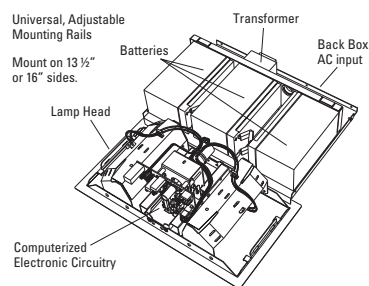

Internal Components with Back Box Rear Cover Removed