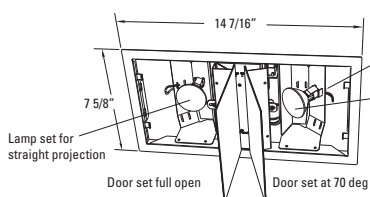

Mounted Dimensions (doors open)