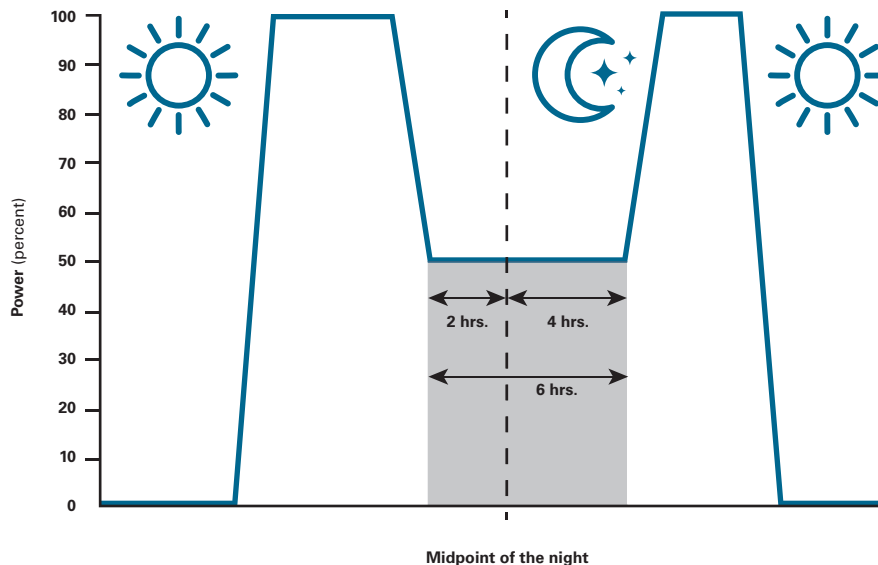

The first digit in the After Hours Dim profile represents the number of hours before the mid-point of the night to begin dimming. The second digit represents the number of hours after the midpoint to maintain the dim level and the third digit represents the percentage of the dim level. For a custom After Hours Dim profile, contact your Eaton representative.

Reference the tables on the following pages to find the approximate dimming times in your location for each of the After Hours Dim profiles. The earliest dimming period will typically be associated with the day after daylight savings begins in the spring and the latest dimming period will typically be associated with the day after daylight savings ends in the the fall.

Dimming Profile	Time Dimmed to 50%	Estimated Annualized Energy Savings
AHD145	5 hours	22%
AHD245	6 hours	26%
AHD255	7 hours	30%
AHD355	8 hours	35%

Example After Hours Dim Profile

AHD245

- → 5=50% light level
- → 4=Dim until 4 hours after midpoint
- → 2=Begin dimming 2 hours before midpoint

Powering Business Worldwide