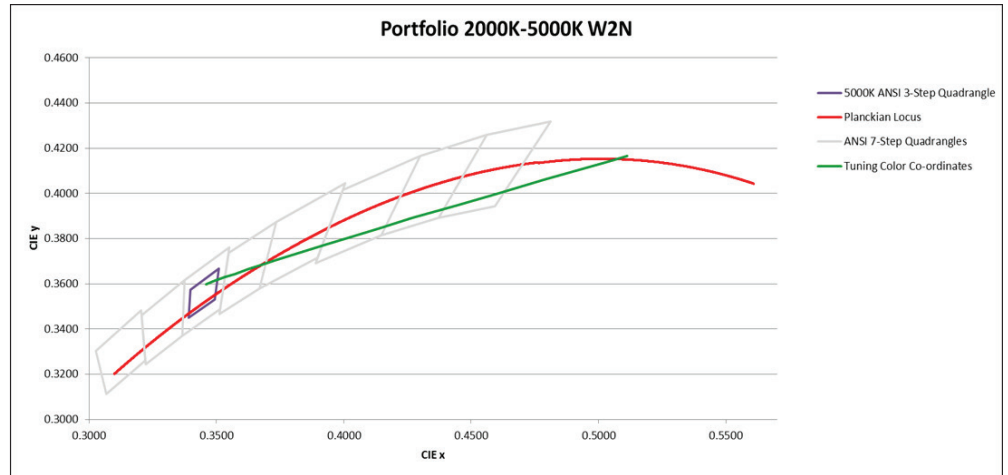

Portfolio 6" LED Downlighting

VividTune tunable white luminaires from Eaton deliver high-quality light in a broad range of continuously variable color temperatures and intensities. Create a dynamic environment by adjusting the ambient light warmer or cooler to influence mood, support the task at hand, or create a dramatic ambience. The ability to control correlated color temperature and intensity separately using simple controls is the next evolution of LED lighting for the commercial, educational, healthcare and hospitality space. The unparalleled flexibility and number of available lighting environments enable users to find the right light with tunable white.

Energy and Performance Data

| Tunable White - LED Light Level Outputs | | | | | |
|---|--------|-----------------------|-----------------------|---------|------|
| Distribution | Lumens | Delivered lumens 2050 | Delivered lumens 2765 | Wattage | LPW |
| Medium | 1000 | 833 | 922 | 14 | 65.9 |
| | 1500 | 1201 | 1359 | 22 | 61.8 |
| | 2000 | 1466 | 1655 | 28 | 59.1 |
| Wide | 1000 | 936 | 1035 | 14 | 73.9 |
| | 1500 | 1350 | 1527 | 22 | 69.4 |
| | 2000 | 1647 | 1860 | 28 | 66.4 |
| Shallow | 1000 | 926 | 1025 | 14 | 73.2 |
| | 1500 | 1336 | 1512 | 22 | 68.7 |
| | 2000 | 1630 | 1841 | 28 | 65.8 |

| Tunable White - Lumen Adjustment Factors | | |
|--|-------------|-------------|
| CCT | 3000K-5000K | 2700K-6500K |
| | 90 CRI | 90 CRI |
| 2000K | 0.732 | - |
| 2700K | 0.902 | 0.854 |
| 3000K | 0.900 | 0.999 |
| 3500K | 0.918 | 1.000 |
| 4000K | 0.963 | 0.975 |
| 4500K | 0.994 | 0.992 |
| 5000K | 1.008 | 1.011 |
| 6500K | - | 1.033 |