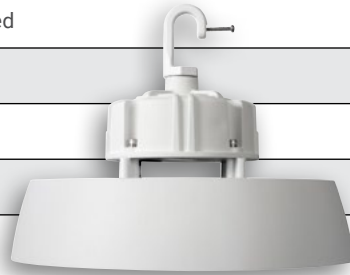

UHB

LED Round High bay

Metalux

Save money

Save time

Peace of mind

The UHB LED series is a round high bay luminaire designed for a variety of mounting heights and customer applications. The traditional round form factor and compact design make the UHB easy to install. A specialty designed lens provides optimal distribution while also reducing high angle glare. It's also available in multiple lumen packages and color temperatures providing design flexibility. The universal mounting allows for quick retrofit installations. The UHB is an ideal solution for manufacturing, retail, warehouse, and gymnasium applications.

LM79 / LM80
Compliant

| Features | | Benefits | Result |
|--------------|---|--|--------|
| Construction | Compact 12" and 16" designs | Easy to install in any space | 🕒 ✓ |
| | Round die cast aluminum housing | Durability and long life | 💰 🕒 |
| | Mono point installation – hook included | Easy to install in any space | 🕒 ✓ |
| Performance | IP65 rated | Added protection from elements (dust, water) | ✓ |
| | Up to 137 lumens per watt | Significant energy savings | 💰 |
| | 5-year warranty | Guaranteed quality | ✓ |