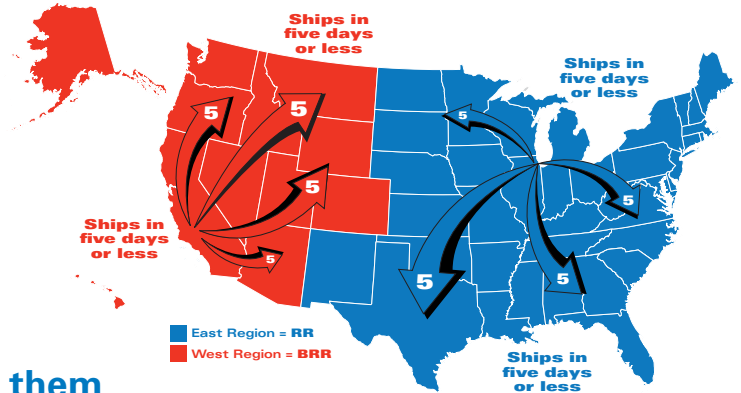

Rapid Response

Get products you need, when you want them

Made-to-Order

- Customize products
- Choose from stocked ambient products
- Range of options available

Easy to Order

- Simple ordering logic: **RR**=East Region
BRR=West Region
- Maximum line item product (i.e. Cruze ST) quantity = 100 fixtures
- Can have 100 fixtures per product (i.e. 100 Cruze ST and 100 Encounter) on an order

Quick Shipments

- Orders ship in 5 days
- Order must be received by 12pm local time
- Quick turn service

Guaranteed Performance

- Backed by Cooper Lighting Solution's warranty
- Standard shipping terms apply
- MTO Return policy