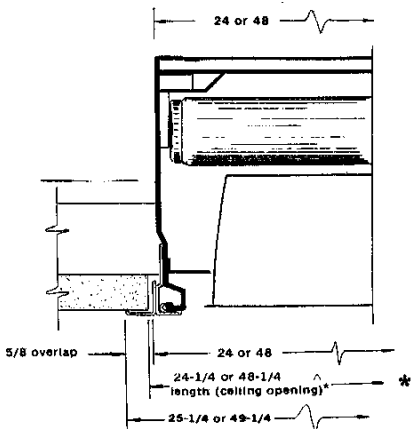

NEMA Type "F"

A recessed luminaire trimmed with horizontal flanges which conceal the edges of the ceiling opening. Adjustable swing gates for mounting. (Fixture Example: 2P3FAX-340S36H)

"FLANGE"
(Steel)

Steel Flange Fixture Trim (Converts Grid Fixtures to Flange Units)

Available in 2x2 and 2x4 sizes only.
(Paralux II & Paralux III)

* Steel Flange Trim
Baked White Enamel Finish

Catalog Numbers:

~~FGE 22 W~~ (2x2) *F3X*
~~FGE 24 W~~ (2x4) *F3X*

*Standard finish

* Dimensions are nominal. Out-of-square tolerance to be confined to overlap.

* Dimensions are nominal. Out-of-square tolerance to be confined to overlap.