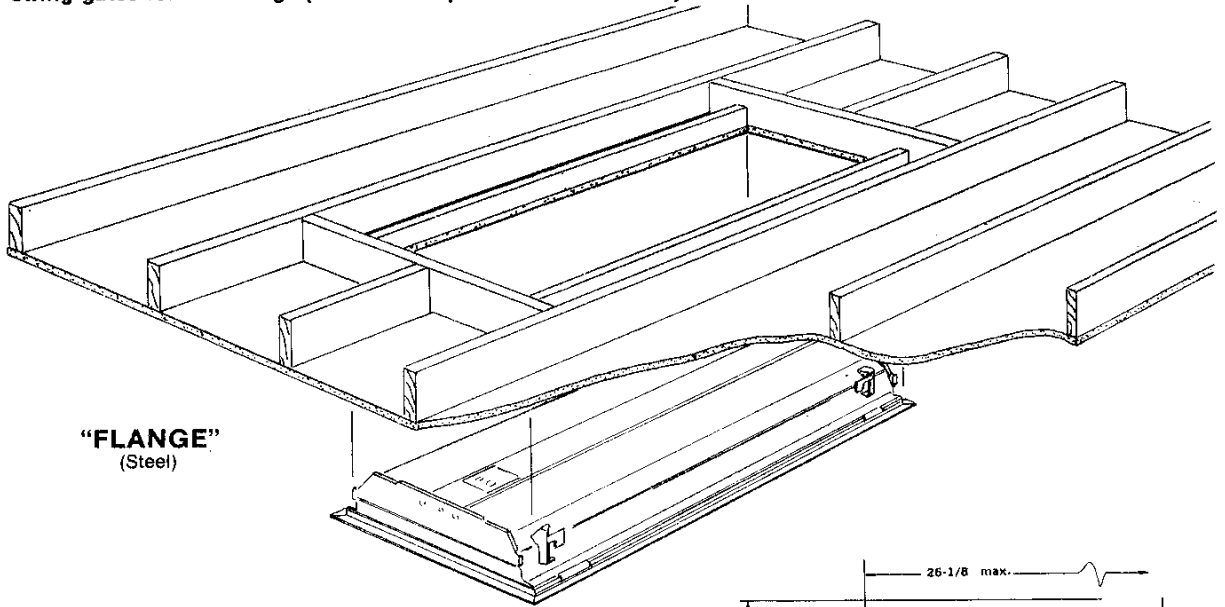

NEMA Type "F"

A recessed luminaire trimmed with horizontal flanges which conceal the edges of the ceiling opening. Adjustable swing gates for mounting. (Fixture Example: 2P3FAX-340S36H)

"FLANGE"
(Steel)

Steel Flange Fixture Trim (Converts Grid Fixtures to Flange Units)

Available in 2x2 and 2x4 sizes only.
(Paralux II & Paralux III)

* Steel Flange Trim
Baked White Enamel Finish

Catalog Numbers:

~~FGE 22 W~~ (2x2) *F3X*
~~FGE 24 W~~ (2x4) *F3X*

*Standard finish

* Dimensions are nominal. Out-of-square tolerance to be confined to overlap.

* Dimensions are nominal. Out-of-square tolerance to be confined to overlap.