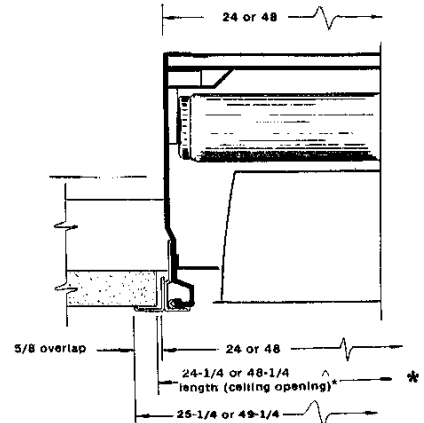

NEMA Type "F"

A recessed luminaire trimmed with horizontal flanges which conceal the edges of the ceiling opening. Adjustable swing gates for mounting. (Fixture Example: 2P3FAX-340S36H)

"FLANGE"
(Steel)

Steel Flange Fixture Trim (Converts Grid Fixtures to Flange Units)

Available in 2x2 and 2x4 sizes only.
(Paralux II & Paralux III)

* Steel Flange Trim
Baked White Enamel Finish

Catalog Numbers:

~~FGE 22 W~~ (2x2) *F3X*
~~FGE 24 W~~ (2x4) *F3X*

*Standard finish

* Dimensions are nominal. Out-of-square tolerance to be confined to overlap.

* Dimensions are nominal. Out-of-square tolerance to be confined to overlap.