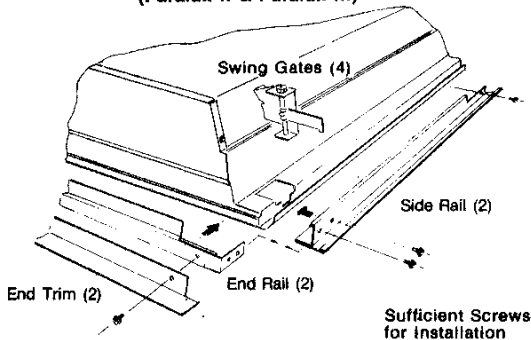

NEMA Type "F"

A recessed luminaire trimmed with horizontal flanges which conceal the edges of the ceiling opening. Adjustable swing gates for mounting. (Fixture Example: 2P3FAX-340S36H)

"FLANGE"
(Steel)

Steel Flange Fixture Trim (Converts Grid Fixtures to Flange Units)

Available in 2x2 and 2x4 sizes only.
(Paralux II & Paralux III)

* Steel Flange Trim
Baked White Enamel Finish

Catalog Numbers:

~~FGE 22 W~~ (2x2) *F3X*
~~FGE 24 W~~ (2x4) *F3X*