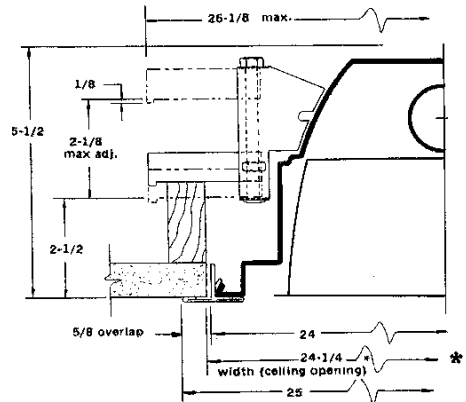

Steel Flange Fixture Trim (Converts Grid Fixtures to Flange Units)

Available in 2x2 and 2x4 sizes only.
(Paralux II & Paralux III)

* Steel Flange Trim
Baked White Enamel Finish

Catalog Numbers:

~~FGE 22 W~~ (2x2) *F3X*
~~FGE 24 W~~ (2x4) *F3X*

*Standard finish

* Dimensions are nominal. Out-of-square tolerance to be confined to overlap.

* Dimensions are nominal. Out-of-square tolerance to be confined to overlap.