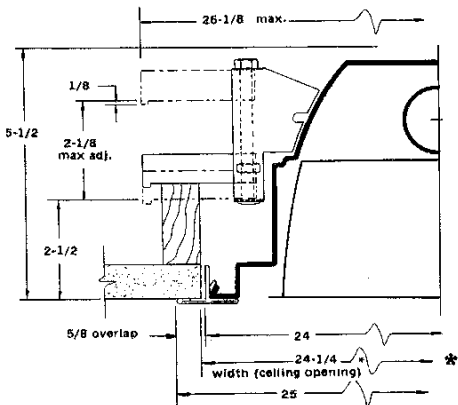

Steel Flange Fixture Trim (Converts Grid Fixtures to Flange Units)

Available in 2x2 and 2x4 sizes only.
(Paralux II & Paralux III)

* Steel Flange Trim
Baked White Enamel Finish

Catalog Numbers:

~~FGE 22 W~~ (2x2) *F3X*
~~FGE 24 W~~ (2x4) *F3X*

*Standard finish

* Dimensions are nominal. Out-of-square tolerance to be confined to overlap.

* Dimensions are nominal. Out-of-square tolerance to be confined to overlap.