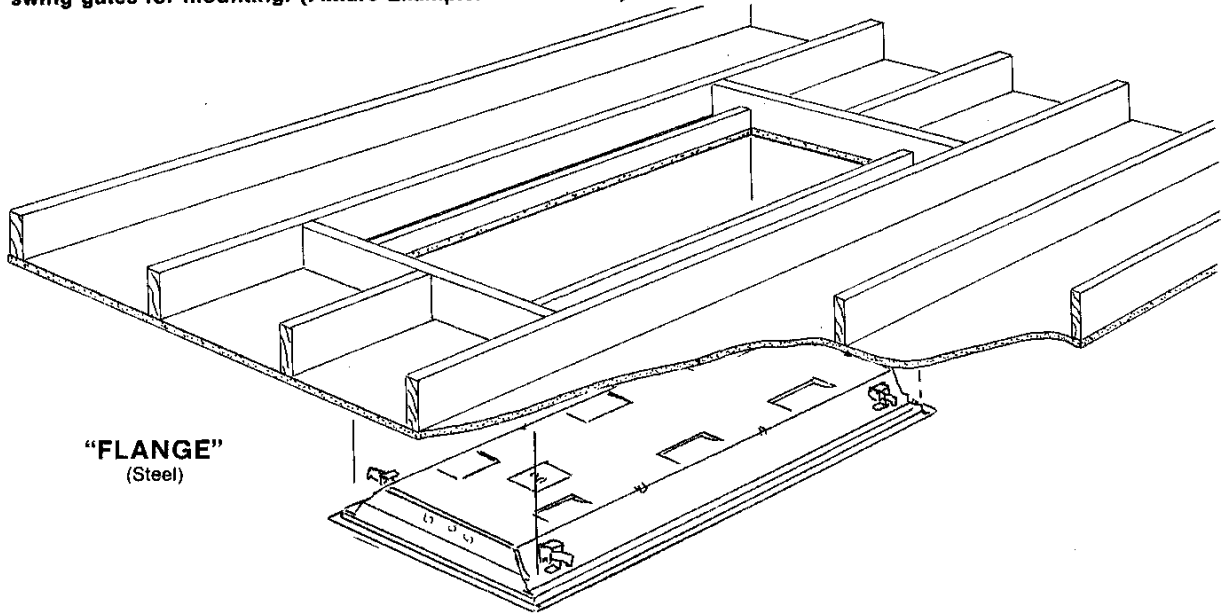

NEMA Type "F"

A recessed luminaire trimmed with horizontal flanges which conceal the edges of the ceiling opening. Adjustable swing gates for mounting. (Fixture Example: 2FPSR-440A)

"FLANGE"
(Steel)

Steel Flange Fixture Trim (Converts Grid Fixtures to Flange Units)

Sufficient Screws
for Installation

* Steel Flange Trim
Baked White Enamel Finish

Catalog Numbers:

- FCS 14 W (1x4)
- FCS 22 W (2x2)
- FCS 24 W (2x4)
- FCS 28 W (20x48)

* Standard finish

* Dimensions are nominal. Out-of-square tolerance to be confined to overlap.