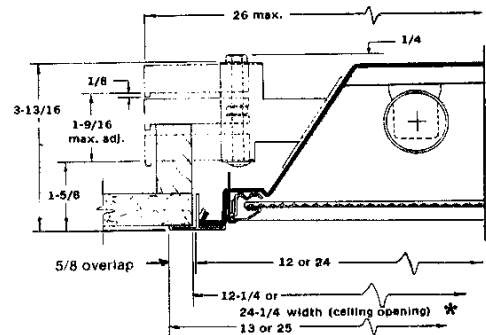

NEMA Type "F"

A recessed luminaire trimmed with horizontal flanges which conceal the edges of the ceiling opening. Adjustable swing gates for mounting. (Fixture Example: 2FPSR-440A)

"FLANGE"
(Steel)

Steel Flange Fixture Trim (Converts Grid Fixtures to Flange Units)

Sufficient Screws
for Installation

* Steel Flange Trim
Baked White Enamel Finish

Catalog Numbers:

- FCS 14 W (1x4)
- FCS 22 W (2x2)
- FCS 24 W (2x4)
- FCS 28 W (20x48)

* Standard finish

* Dimensions are nominal. Out-of-square tolerance to be confined to overlap.

Specifications and dimensions subject to change without notice.