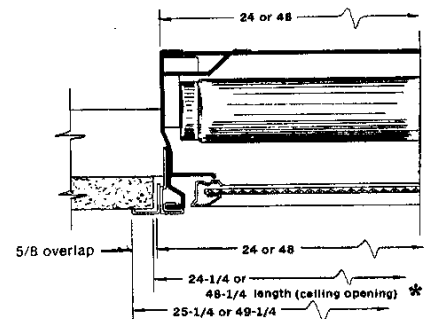

NEMA Type "F"

A recessed luminaire trimmed with horizontal flanges which conceal the edges of the ceiling opening. Adjustable swing gates for mounting. (Fixture Example: 2FPSR-440A)

"FLANGE"
(Steel)

Steel Flange Fixture Trim (Converts Grid Fixtures to Flange Units)

Sufficient Screws
for Installation

* Steel Flange Trim
Baked White Enamel Finish

Catalog Numbers:

- FCS 14 W (1x4)
- FCS 22 W (2x2)
- FCS 24 W (2x4)
- FCS 28 W (20x48)

* Standard finish

* Dimensions are nominal. Out-of-square tolerance to be confined to overlap.

Specifications and dimensions subject to change without notice.