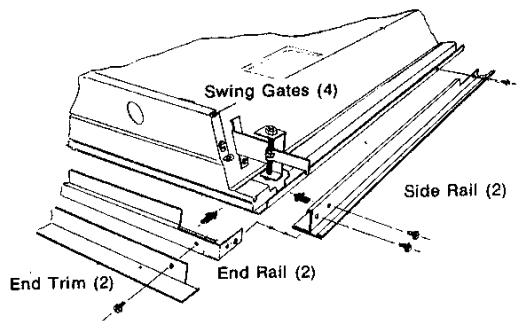

NEMA Type "F"

A recessed luminaire trimmed with horizontal flanges which conceal the edges of the ceiling opening. Adjustable swing gates for mounting. (Fixture Example: 2FPSR-440A)

"FLANGE"
(Steel)

Steel Flange Fixture Trim (Converts Grid Fixtures to Flange Units)

Sufficient Screws
for Installation

* Steel Flange Trim
Baked White Enamel Finish

Catalog Numbers:

- FCS 14 W (1x4)
- FCS 22 W (2x2)
- FCS 24 W (2x4)
- FCS 28 W (20x48)

* Standard finish

* Dimensions are nominal. Out-of-square tolerance to be confined to overlap.