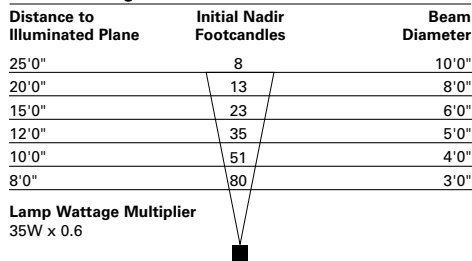

ACCESSORIES - ORDER SEPARATELY

Filters (2.00" Diameter)	Filter Holder
F71-20 = Peach Dichroic F72-20 = Amber Dichroic F73-20 = Green Dichroic F74-20 = Medium Blue F75-20 = Yellow Dichroic F76-20 = Red Dichroic F77-20 = Dark Blue Dichroic F78-20 = Light Blue Dichroic F79-20 = Neutral Density Dichroic F80-20 = Magenta Dichroic F22-20 = Red Color F33-20 = Blue Color F44-20 = Green Color F55-20 = Yellow Color F66-20 = Mercury Vapor	LH20=PAR20 Size Filter Holder with Hex Cell Louver

PHOTOMETRIC DATA

Boca 612
Lamp=50PAR20/NSP
CBCP=5000

Cone of Light

Boca 612
Lamp=50PAR20/NFL
CBCP=1400