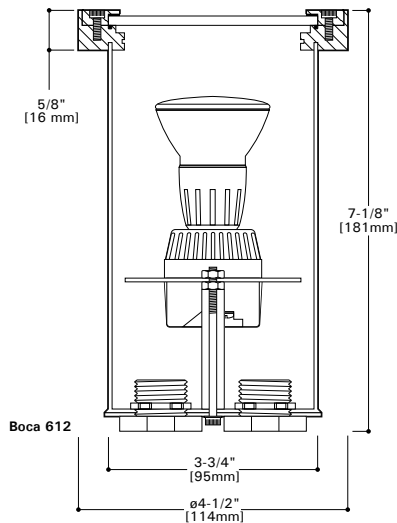

CERTIFICATION DATA
UL and cUL Wet Location Listed
ISO 9001-2000
LM79 / LM80 Compliant
ROHS* Compliant
IP66 Ingressed Protection Rated

TECHNICAL DATA
50W (max.) PAR20
Line Voltage

ORDERING INFORMATION

Sample Number: 612-35PAR20-120-BZ-LBB

Series	Source	Voltage	Finish	Options
612=4 1/2" dia. Non-Adjustable Boca Inground	35PAR20=35W Max. Halogen PAR20, Medium Base 50PAR20=50W Max. Halogen PAR20, Medium Base	120=120V	Painted BK=Black BZ=Bronze CS=City Silver VE=Verde WT=White Premium Finish NBR=Natural Brass NBZ=Natural Bronze*	LBB=Housing Shipped in Advance (select LBB option and order -BB Back Box Recessed Housing separately)

*For natural bronze ROHS material consult factory.