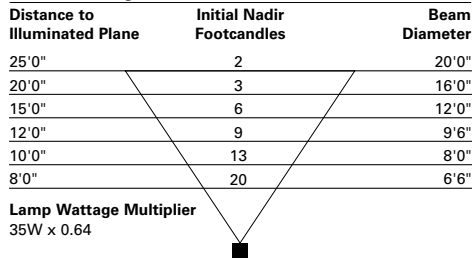

*For natural bronze ROHS material consult factory.

ACCESSORIES - ORDER SEPARATELY

Filters (2.00" Diameter)	Filter Holder
F71-20 = Peach Dichroic F72-20 = Amber Dichroic F73-20 = Green Dichroic F74-20 = Medium Blue F75-20 = Yellow Dichroic F76-20 = Red Dichroic F77-20 = Dark Blue Dichroic F78-20 = Light Blue Dichroic F79-20 = Neutral Density Dichroic F80-20 = Magenta Dichroic F22-20 = Red Color F33-20 = Blue Color F44-20 = Green Color F55-20 = Yellow Color F66-20 = Mercury Vapor	LH20=PAR20 Size Filter Holder with Hex Cell Louver

PHOTOMETRIC DATA

Boca 612
 Lamp=50PAR20/NSP
 CBCP=5000

Cone of Light

Boca 612
 Lamp=50PAR20/NFL
 CBCP=1400

Cone of Light

LAMP INFORMATION

Lamp	ANSI Code	Watts	Beam Spread	CBCP	°K	Life (hrs.)	Base	Volts
50PAR20/NSP	---	50	9°	5000	---	2000	medium	120
50PAR20/NFL	---	50	30°	1400	---	2000	medium	120

NOTE: Inferior quality lamps may adversely affect the performance of this product. Use only name brand lamps from reputable lamp manufacturers.

TECHNICAL INFORMATION

- Beam diameter is to 50% of maximum footcandles, rounded to the nearest half-foot.
- Footcandle values are initial. Apply appropriate light loss factors where necessary.
- Bare lamp data shown. Consult lamp manufacturers to obtain detailed specifications for their lamps.