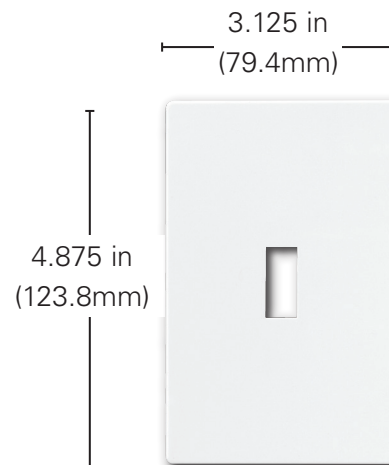

Toggle Wallplates can be used with:

Momentary toggle switches, Automatic Turn-Off switches