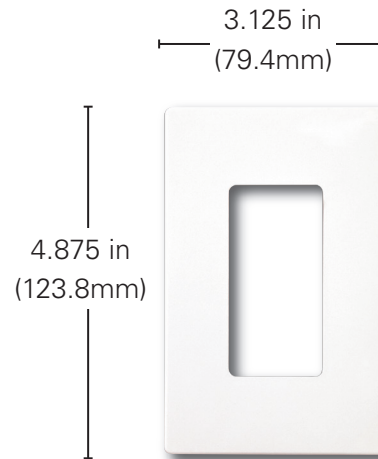

## Specifications

<b>Construction</b>	Polycarbonate
<b>Environmental</b>	Flammability: Meets UL 94 requirements; wallplates V2 rated
<b>Operating Environment</b>	Temperature: -40°F to 149°F (-40°C to 65°C)
<b>Size</b>	Decorator Opening Dimensions: 2.64" H x 1.31" W (67.1mm x 33.3mm) Toggle Opening Dimensions: 1" H x 0.5" W (25.4mm x 12.7mm)
<b>Wallplate Dimensions</b>	1-Gang: 4.88" H x 3.13" W (123.8mm x 79.4mm) 2-Gang: 4.88" H x 4.95" W (123.8mm x 125.4mm) 3-Gang: 4.88" H x 6.76" W (123.8mm x 171.4mm) 4-Gang: 4.88" H x 8.57" W (123.8mm x 217.5mm) 5-Gang: 4.88" H x 10.38" W (123.8mm x 263.5mm) 6-Gang: 4.88" H x 12.19" W (123.8mm x 309.5mm)

## Description

Screwless wallplates appear to float freely on the surface of the wall and are designed for easy and fast installation. Mounting plate attaches to the device and the wallplate is simply pressed into place.

## Dimensions