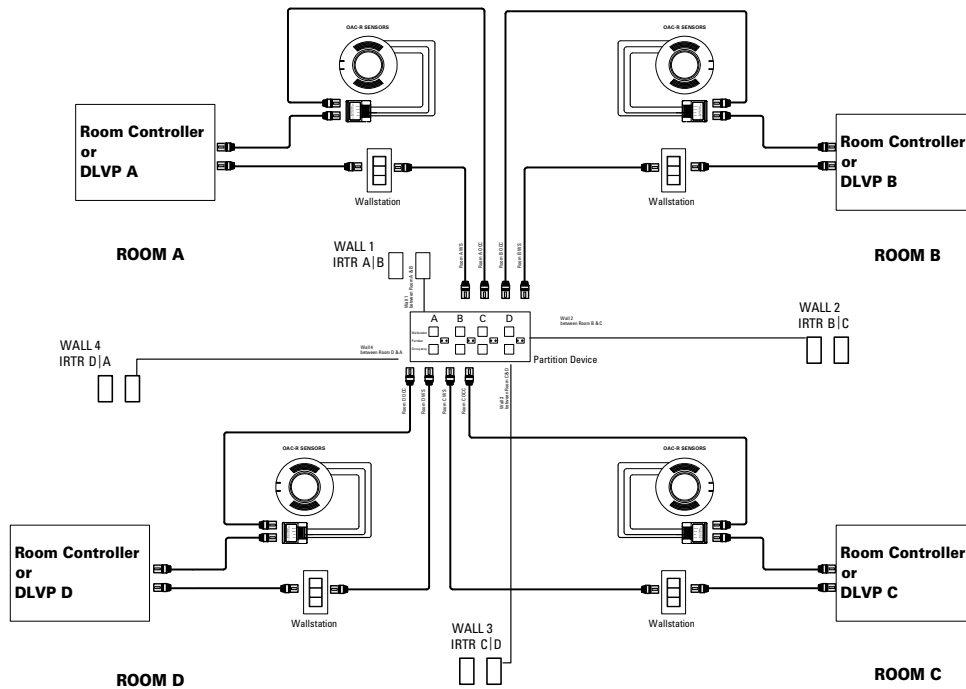

## Applications

The RCPC is ideal for coordinating lighting and wallstation functions across multi-use spaces that are configured or designed with moveable walls.

Applications include expandable school rooms, gymnasiums, hotel conference centers, meeting rooms, ballrooms, multi-use rooms and other spaces with movable walls.

# RCPC - Partition Control Interface

December 2018

## Specifications

<b>Compatible Systems</b>	Room Controller DLVP
<b>Connections</b>	Four RJ45 wallstation ports Four occupancy RJ45 sensor ports Four IRTR or partition position switch input terminals
<b>Input Voltage</b>	24VDC from the Room Controller or DLVP panel
<b>Operating Environment</b>	Temperature: 32°F to 104°F (0°C to 40°C) Relative humidity: 0-90%, non-condensing For indoor use only
<b>Construction</b>	Enclosure: powder coated steel
<b>Enclosure Size</b>	6.1" W x 11.1" L x 2.8" D 155mm W x 282mm L x 71mm D

## Ordering

The RCPC partition control interface is an accessory of the Room Controller and DLVP lighting control Systems. When specifying systems that need partition control include the Partition Control Interface as a separate accessory.