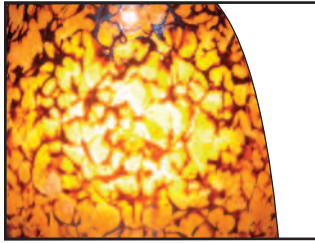

Linea Surface

ORDERING INFORMATION

	TBE		4		SML	
Track LV2= Linea Track H2=Low Voltage Surface Mount (includes electronic transformer)		Finial Finish AH=Aluminum Haze BRZ=Bronze (H2 only)		Adapter/Canopy Finish Blank=Same as Finial BRZ=Bronze (H2 only) P=White MB=Black		Shade Colors AmberIce=Amber Ice AmberWeb=Amber Web Blueberry=Blueberry Swirl Butterscotch=Butterscotch Twist Candy=Candy Apple Caramel=Caramel Cherries=Cherries Jubilee Coconut-Tahitian Coconut Indigo=Indigo Irish=Irish Coffee Licorice=Black Licorice Marshmallow=Marshmallow Swirl MossyIce=Mossy Ice MossyWeb=Mossy Web Plum=Plum Wine Rocky=Rocky Road Sandstone=Sandstone Sea Moss=Sea Moss Smoke=Smoke Spumoni=Spumoni
Style TBE=Tube		Lamp Type (not included) 4=12V MR16, T4		Shade Size SML=Small		

SHADE COLORS

Halo Art Glass shades may vary in color, pattern and shape due to their handmade nature. Slight imperfections add to their charm and unique character.

Shown below are swatches of available shade finishes. Please note that the representations of these color swatches are subject to certain limitations due to variations of printing and viewing equipment.