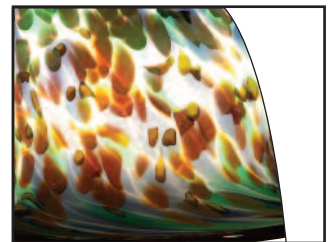

SHADE COLORS

Halo Art Glass shades may vary in color, pattern and shape due to their handmade nature. Slight imperfections add to their charm and unique character.

Shown below are swatches of available shade finishes. Please note that the representations of these color swatches are subject to certain limitations due to variations of printing and viewing equipment.

Black Licorice

Cherries Jubilee

Mossy Web

Smoke

Blueberry Swirl

Indigo

Plum Wine

Spumoni