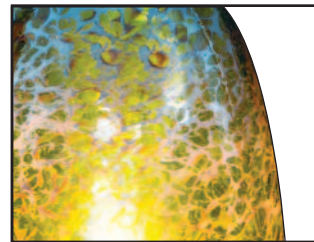

SHADE COLORS

Halo Art Glass shades may vary in color, pattern and shape due to their handmade nature. Slight imperfections add to their charm and unique character.

Shown below are swatches of available shade finishes. Please note that the representations of these color swatches are subject to certain limitations due to variations of printing and viewing equipment.

Mossy Web