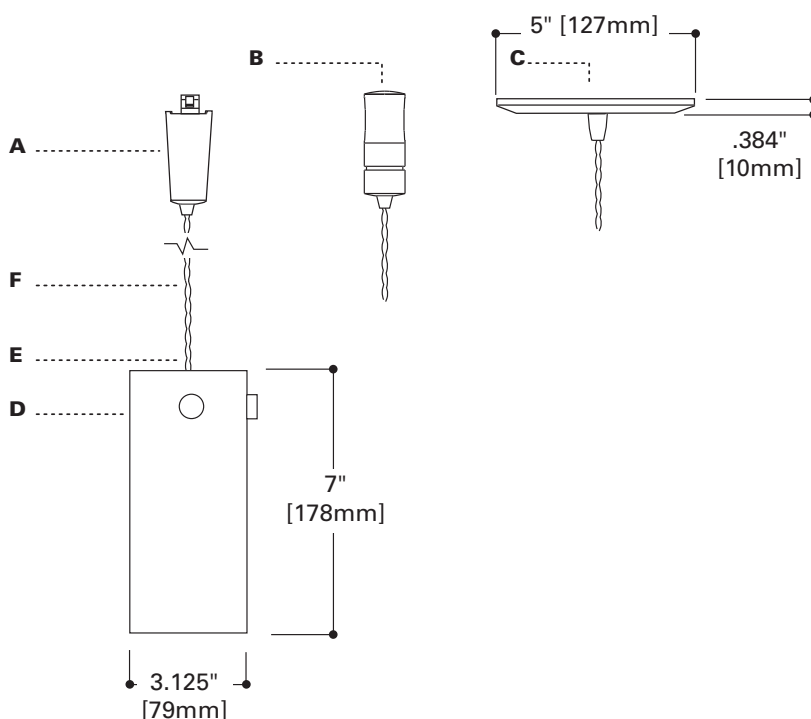

D ... Finial

Machined brass finial.

E ... Cord

Field adjustable 8' long 18AWG clear-jacketed cord.

Labels

ETL Classified.

LV2TBESML
H2TBESML

Art Glass Low Voltage Pendant Small Tube 50W MR16/T4

Linea Surface

ORDERING INFORMATION

	TBE		4		SML	
Track LV2= Linea Track H2=Low Voltage Surface Mount (includes electronic transformer)		Finial Finish AH=Aluminum Haze BRZ=Bronze (H2 only)		Adapter/Canopy Finish Blank=Same as Finial BRZ=Bronze (H2 only) P=White MB=Black		Shade Colors AmberIce=Amber Ice AmberWeb=Amber Web Blueberry=Blueberry Swirl Butterscotch=Butterscotch Twist Candy=Candy Apple Caramel=Caramel Cherries=Cherries Jubilee Coconut-Tahitian Coconut Indigo=Indigo Irish=Irish Coffee Licorice=Black Licorice Marshmallow=Marshmallow Swirl MossyIce=Mossy Ice MossyWeb=Mossy Web Plum=Plum Wine Rocky=Rocky Road Sandstone=Sandstone Sea Moss=Sea Moss Smoke=Smoke Spumoni=Spumoni
Style TBE=Tube		Lamp Type (not included) 4=12V MR16, T4		Shade Size SML=Small		