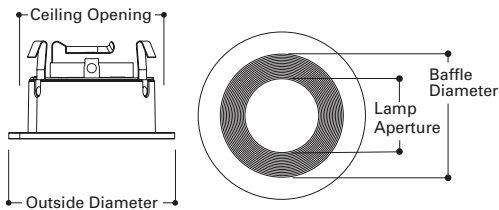

Trim includes cover glass lens which may be replaced with a variety of media. (Lamps that have integral glass lens do not require use of the cover glass supplied with this trim.)

3003 is designed for use with the following Halo H3 small aperture housings:

H38ICAT	50W	IC Air-Tite Housing
---------	-----	---------------------
- Low Voltage Housing (for 12V MR16 lamps).

H38LVICAT	50W	IC Air-Tite Housing
-----------	-----	---------------------

Lamp Aperture: 2" [51mm]
 Baffle Diameter: 3" [75mm]
 Ceiling Opening: 3-3/4" [95mm]
 Outside Diameter: 4-1/4" [108mm]