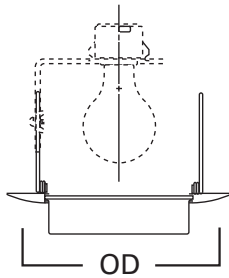

E26 6" Trim Series

DESCRIPTION

Drop Opal glass lens shower trim in the 6" trim family for use in recessed downlighting. Compatible for use in Halo and other housings.

Catalog #		Type
Project		
Comments		Date
Prepared by		

SPECIFICATION FEATURES

- White trim, drop opal glass lens
- PS version features "dead-front" construction and is wet location listed for use in showers
- Non-conductive, non-corrosive polymer (plastic) trim ring
- Torsion spring retention

Housings	Max Lamp Compatibility
H7UICAT	40W A19
H7T	H7TCP
H7RT	60W A19
E7TAT	
E7RTAT	
H27T	60W A19
H27TAT	

Compatible with Halogen, Incandescent, LED* or CFL* lamps.

Dimensions:
OD: 8" [203mm]

ORDERING INFORMATION

SAMPLE NUMBER: 71PS

Trim	Finish
71P= 6" Drop Opal Glass Lens, White Trim	WH=White Trim
71PS= 6" Drop Opal Glass Lens, White Polymer Trim, Wet Location	WH=White Trim

HALO HOUSING COMPATIBILITY

Trim #	Style	H7ICT	H7ICAT	H7RICT	H7RICAT	E7ICAT	E7RICAT	H7UICAT	H7ICTNB
71P 71PS	Showerlight							•	
		H7ICATNB	E7ICATNB	H27ICAT	H27RICAT	E27ICAT	E27RICAT		
		H7T	H7TCP	H7RT	E7TAT	E7RTAT	H7TNB	E7TATNB	H27T
		•	•	•	•	•			•
		H27RT	E27TAT	E27RTAT					
			•						

For use in select other's housings, refer to U.L. classification list at www.cooperlighting.com.

*UL1993 listed LED & CFL equivalent lamps permitted. Consult lamp manufacturer for conditions of use. Cooper Lighting Solutions does not warranty the lamp.