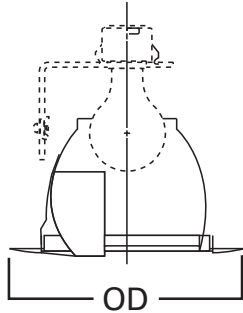

### DESCRIPTION

Open wall wash reflector in the 6" trim family for use in recessed downlighting. Compatible for use in Halo and other housings.

Catalog #		Type
Project		
Comments		Date
Prepared by		

### SPECIFICATION FEATURES

- Designed to spread light on cabinets or wall close to ceiling and provide downlighting on counters

**Dimensions:**  
OD: 7-1/4"[184mm]

Housings	Max Lamp Compatibility
H7UICAT	60W A19
H7T	H7TCP
H7RT	100W A19
E7TAT	
E7RTAT	

### ORDERING INFORMATION

SAMPLE NUMBER: 424P

Trim	Finish
424P= 6" Open Wall Wash & Downlight, White Trim	WH=White Trim