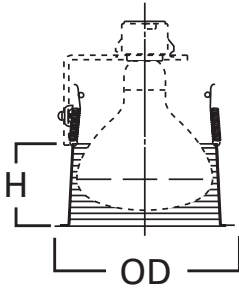

E26 6" Trim Series

DESCRIPTION

Coilex® Baffle trim in the 6" trim family for use in recessed downlighting. Compatible for use in Halo and other housings.

Catalog #		Type
Project		
Comments		Date
Prepared by		

SPECIFICATION FEATURES

- Straight sides of baffle for large diameter lamps
- Black or white phenolic Coilex baffle with separate trim ring
- For PAR38 and R40 lamps
- Removable trim ring

Dimensions:

H: 2-1/4" [57mm]