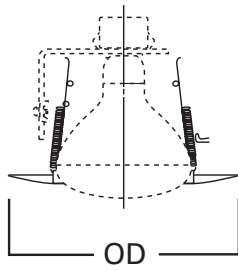

### DESCRIPTION

Open in the 6" trim family for use in recessed downlighting. Compatible for use in Halo and other housings.

Catalog #		Type
Project		
Comments		Date
Prepared by		

**Dimensions:**  
OD: 8" [203mm]