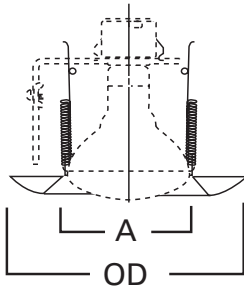

E26 6" Trim Series

DESCRIPTION

White splay trim with the 6" trim family for use in recessed downlighting. Compatible for use in Halo and other housings.

Catalog #		Type
Project		
Comments		Date
Prepared by		

SPECIFICATION FEATURES

- Splay trim for BR30 and PAR30 lamps
- Coil spring retention

Dimensions:

H: 3-7/8" [98mm]

OD: 7-3/4" [197mm]

Housings	Max Lamp Compatibility
H7ICT H7RICT	50W PAR30S, 75W PAR30L, 65W BR30, 75W R30
H7ICAT H7RICAT	50W PAR30S, 75W PAR30L, 65W BR30, 75W R30
E7ICAT E7RICAT	50W PAR30S, 75W PAR30L, 65W BR30
H7UICAT	75W PAR30S, 75W PAR30L, 65W BR30, 75W R30
H27ICAT	
H27RICAT	50W PAR30S, 75W PAR30L, 65W BR30
E27ICAT	
E27RICAT	
H7T	
E7TAT	75W PAR30S, 75W R30, 65W BR30
H7TCP	
E7RT	75W PAR30S, 75W PAR30L, 65W BR30
E7RTAT	
H27T	75W PAR30S, 75W PAR30L, 85W BR30, 100W R30
H27RT	
E27TAT	75W PAR30S, 75W PAR30L, 85W BR30
E27RTAT	

Compatible with Halogen, Incandescent, LED* or CFL* lamps.

328P
White Splay Trim

328

6-Inch Open,
Splay & Wall Wash

ORDERING INFORMATION

SAMPLE NUMBER: 328P

Trim	Finish
328P= 6" White Splay Trim	WH=White

HALO HOUSING COMPATIBILITY