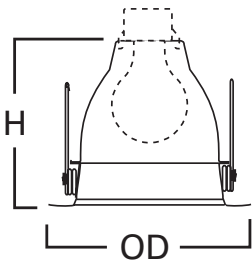

E26 6" Trim Series

DESCRIPTION

Air-Tite™ reflector 6" trim family for use in recessed downlighting. Compatible for use in Halo and other housings.

Catalog #		Type
Project		
Comments		Date
Prepared by		

SPECIFICATION FEATURES

- Self-flange reflector with torsion spring retention
- Accepts a wide range of lamps
- Makes installation Air-Tite regardless of housing used
- Socket supporting reflector

Dimensions:

H: 5" [127mm]
OD: 7-1/4" [184mm]