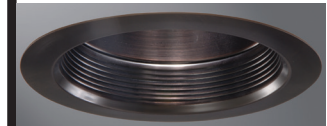

### DESCRIPTION

Air-Tite™ baffle trim with reflector 6" trim family for use in recessed downlighting. Compatible for use in Halo and other housings.

Catalog #		Type
Project		
Comments		Date
Prepared by		

**30WAT**  
White Trim, White Baffle and Reflector

**30WATH**  
White Trim, White Baffle and Clear Reflector

**30PAT**  
White Trim, Black Baffle and Clear Reflector

**30SNAT**  
Satin Nickel Trim, Satin Nickel Baffle and Reflector