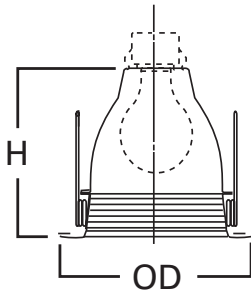

E26 6" Trim Series

DESCRIPTION

Air-Tite™ baffle trim with reflector 6" trim family for use in recessed downlighting. Compatible for use in Halo and other housings.

Catalog #		Type
Project		
Comments		Date
Prepared by		

SPECIFICATION FEATURES

- Self-flange metal baffle with upper reflector
- Socket supporting baffle
- Torsion spring retention
- Accepts a wide range of lamps
- Makes installation Air-Tite regardless of housing used

Dimensions:

H: 5" [127mm]

OD: 7-1/4" [184mm]

Housings	Max Lamp Compatibility
H7ICT H7ICAT	40W A19, 75W PAR30S, 75W PAR30L, 65W PAR38, 65W BR30, 90W BR40, 75W R30
H7RICT H7RICAT	30WAT, 30WATH, 30PAT: 40W A19, 75W PAR30S, 75W PAR30L, 65W PAR38, 65W BR30, 90W BR40
E7ICAT E7RICAT	30SNAT, 30TBZAT: 40W A19, 60W PAR30S, 75W PAR30L, 65W PAR38, 65W BR30, 90W BR40
H7UICAT	70W A19, 75W PAR30S, 75W PAR30L, 100W PAR38, 85W BR30, 100W R30
H7ICTNB H7ICATNB	40W A19, 75W PAR30S, 75W PAR30L, 65W PAR38, 65W BR30, 90W BR40, 75W R30
E7ICATNB	30WAT, 30WATH, 30PAT: 40W A19, 75W PAR30S, 75W PAR30L, 65W PAR38, 65W BR30, 90W BR40 30SNAT, 30TBZAT: 40W A19, 60W PAR30S, 75W PAR30L, 65W PAR38, 65W BR30, 90W BR40
H7T	100W A19, 150W A21, 75W PAR30S, 75W PAR30L, 150W PAR38, 85W BR30, 100W R30
H7TCP	75W A19, 75W PAR30S, 75W PAR30L, 150W PAR38, 85W BR30, 100W R30
H7RT	100W A19, 150W A21, 50W PAR30S, 50W PAR30L, 150W PAR38, 85W BR30, 100W R30
E7TAT	100W A19, 150W A21, 75W PAR30S, 75W PAR30L, 150W PAR38, 65W BR30
E7RTAT	100W A19, 150W A21, 50W PAR30S, 75W PAR30L, 150W PAR38, 65W BR30
H7TNB	100W A19, 150W A21, 75W PAR30S, 75W PAR30L, 150W PAR38, 85W BR30, 100W R30
E7TATNB	100W A19, 150W A21, 75W PAR30S, 75W PAR30L, 150W PAR38, 65W BR30

Compatible with Halogen, Incandescent, LED* or CFL* lamps.

ORDERING INFORMATION

SAMPLE NUMBER: 30WAT

Trim	Finish
30WAT= 6" White Baffle & Reflector, White Trim	WH=White
30WATH= 6" White Baffle & Clear Reflector, White Trim	WH=White
30PAT= 6" Black Baffle & Reflector, White Trim	WH=White
30SNAT= 6" Satin Nickel Baffle & Reflector, Satin Nickel Trim	SN=Satin Nickel
30TBZAT= 6" Tuscan Bronze Baffle & Reflector, Tuscan Bronze Trim	TBZ=Tuscan Bronze

HALO HOUSING COMPATIBILITY

Trim #	Style	H7ICT	H7ICAT	H7RICT	H7RICAT	E7ICAT	E7RICAT	H7UICAT	H7ICTNB
30WAT 30WATH 30PAT 30SNAT 30TBZAT	Reflector & Baffle	•	•	•	•	•	•	•	•
		H7ICATNB	E7ICATNB	H27ICAT	H27RICAT	E27ICAT	E27RICAT		
		•	•						
		H7T	H7TCP	H7RT	E7TAT	E7RTAT	H7TNB	E7TATNB	H27T
•	•	•	•	•	•	•	•		
		H27RT	E27TAT	E27RTAT					

For use in select other's housings, refer to U.L. classification list at www.cooperlighting.com.

*UL1993 listed LED & CFL equivalent lamps permitted. Consult lamp manufacturer for conditions of use. Cooper Lighting Solutions does not warranty the lamp.