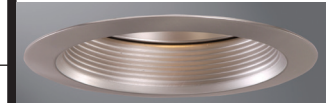

30SNAT
Satin Nickel Trim, Satin Nickel Baffle and Reflector