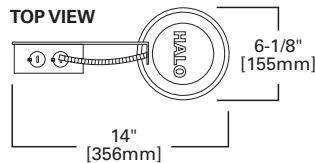

* Not to be used in direct contact with spray foam insulation. Refer to NEMA LSD 57-2013

ORDERING INFORMATION

SAMPLE NUMBER: H5RT - 5020SC
Order housing, trim and accessories separately.

Housing	5" Trims	Accessories																														
H5RT= 5" Non-insulated ceiling remodel housing	<p>Reflector Cones (75W R30, 65W BR30, 75W PAR30) 5020SC = White trim ring with specular clear reflector 5020H = White trim ring with haze reflector 5020P = White trim ring with white reflector 5020RG = White trim ring with residential gold reflector 5020BL = White trim ring with black reflector 5020SN = Satin nickel trim ring with satin nickel reflector 5020TBZ = Tuscan bronze trim ring with tuscan bronze reflector OD: 6 3/8" (162mm)</p> <p>Reflector (60W A19) 5021SC = White trim ring with specular clear 5021H = White trim ring with haze reflector 5021RG = White trim ring with residential gold reflector OD: 6 3/8" (162mm)</p> <p>Metal Baffle Splay (50W R20, 50W PAR20, 75W R30, 65W BR30, 75W PAR30) 5001P = White trim ring with white baffle 5001MB = White trim ring with black baffle 5001SN = Satin nickel trim ring with satin nickel baffle 5001TBZ = Tuscan bronze trim ring with tuscan bronze baffle OD: 6 3/8" (162mm)</p> <p>Baffle (75W R30, 65W BR30, 75W PAR30) 5010 = Black baffle, white trim ring 5010W = White baffle, white trim ring OD: 6 3/8" (162mm)</p> <p>High Coilex™ Baffle (75W R30, 65W BR30, 75W PAR30) 5012 = White trim ring with black baffle 5012W = White trim ring with white baffle OD: 6 3/8" (162mm)</p> <p>Coilex™ Baffle (60W A19, 75W PAR30, 75W PAR30L, 75W R30) 5016P = White trim ring with black baffle 5016W = White trim ring with white baffle OD: 6 3/8" (162mm)</p> <p>Adjustable Gimbal 25° Tilt (50W R20, 50W PAR20) 5060P = White gimbal and trim OD: 6 3/8" (162mm)</p> <p>Adjustable Eyeball 30° Tilt (75W PAR30) 5070P = White trim and eyeball 5070PB = Polished brass trim and eyeball 5070SN = Satin nickel trim and eyeball 5070TBZ = Tuscan bronze trim and eyeball OD: 6 3/8" (162mm)</p> <p>Adjustable Eyeball 30° Tilt (50W R20, 50W PAR20) 5071P = White eyeball OD: 6 3/8" (162mm)</p> <p>Open Splay (75W R30, 65W BR30, 75W PAR30) 5000P = White trim and splay 5000SN = Satin nickel trim and splay 5000TBZ = Tuscan bronze trim and splay OD: 6 3/8" (162mm)</p> <p>Showerlight Lens (75W A19, 75W PAR30) 5054PS = White trim with frosted dome 5054SNS = Satin nickel trim with frosted dome 5054TBZS = Tuscan bronze trim with frosted dome OD: 6 3/8" (162mm)</p> <p>Frosted Lens Showerlight (60W A19, 50W PAR30, 50W PAR30L, 65W BR30) 5051PS = White trim with frosted lens OD: 6 3/8" (162mm)</p> <p>Wall Wash Lens (60W A19, 50W PAR30, 50W PAR30L, 65W BR30) 5030P = White trim with black baffle 5030W = White trim with white baffle OD: 6 3/8" (162mm)</p>	<p>Oversize Trim Ring OT500P = Oversize Trim Ring Fits the H5 "Precision Style" trim rings. Corrects for uneven ceiling cutout. Adds 3/8" on to the trim flange. Satin white finish.</p> <p>Compatible with:</p> <table border="1"> <thead> <tr> <th>Cat. No.</th> <th>Description</th> </tr> </thead> <tbody> <tr> <td>5020</td> <td>5" Reflector cone</td> </tr> <tr> <td>5021</td> <td>5" Reflector</td> </tr> <tr> <td>5001</td> <td>5" Metal baffle splay</td> </tr> <tr> <td>5010</td> <td>5" Baffle</td> </tr> <tr> <td>5012</td> <td>5" High baffle</td> </tr> <tr> <td>5060</td> <td>5" Gimbal</td> </tr> <tr> <td>5070</td> <td>5" Eyeball</td> </tr> <tr> <td>5071</td> <td>5" Eyeball</td> </tr> <tr> <td>5000</td> <td>5" Splay</td> </tr> <tr> <td>5014</td> <td>5" Metal baffle/shallow</td> </tr> <tr> <td>5016</td> <td>5" Coilex™ baffle</td> </tr> <tr> <td>5054</td> <td>5" Shower light - dome lens</td> </tr> <tr> <td>5051</td> <td>5" Shower light - frosted lens</td> </tr> <tr> <td>5030</td> <td>5" Baffle wall wash</td> </tr> </tbody> </table>	Cat. No.	Description	5020	5" Reflector cone	5021	5" Reflector	5001	5" Metal baffle splay	5010	5" Baffle	5012	5" High baffle	5060	5" Gimbal	5070	5" Eyeball	5071	5" Eyeball	5000	5" Splay	5014	5" Metal baffle/shallow	5016	5" Coilex™ baffle	5054	5" Shower light - dome lens	5051	5" Shower light - frosted lens	5030	5" Baffle wall wash
Cat. No.	Description																															
5020	5" Reflector cone																															
5021	5" Reflector																															
5001	5" Metal baffle splay																															
5010	5" Baffle																															
5012	5" High baffle																															
5060	5" Gimbal																															
5070	5" Eyeball																															
5071	5" Eyeball																															
5000	5" Splay																															
5014	5" Metal baffle/shallow																															
5016	5" Coilex™ baffle																															
5054	5" Shower light - dome lens																															
5051	5" Shower light - frosted lens																															
5030	5" Baffle wall wash																															