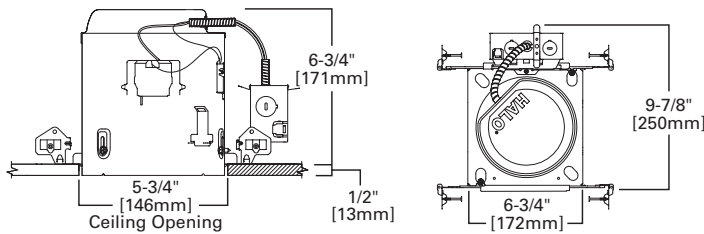

E5TATNB

**5" Non-IC, Air-Tite,
New Construction Housing
No Bracket, 120V**

E26 Screw base housing

Dimensions

Special Features

- All-Nail!™ bar hangers
- q-Channel bars with Pass-N-Thru™
- Hinged J-Box with Slide-N-Side™
- Quick Connect™ push wire nuts
- Air-Tite™ code compliant