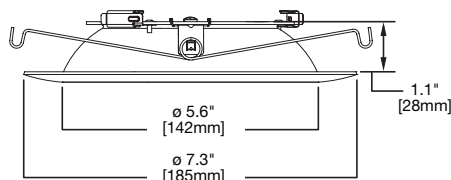

## ORDERING INFORMATION

SAMPLE NUMBER: 691WB

Trim	Finish	Accessory
691= 6” Polymer “Dead Front,” Shallow	WB=White Baffle, White Flange	TRM690WH= 6” LED Oversize Trim Ring for use with 69” series trims, White 6.9” I.D., 9.5” O.D. Ring slips over LED trim. Inset design allows 6” trim to fit into oversize ring for an even trim surface