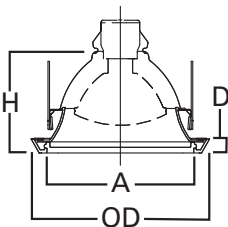

E26 6" Trim Series

DESCRIPTION

Squircle frost glass lens, metal trim with self-flange in the 6" trim family for use in recessed downlighting. Compatible for use in Halo and other housings.

Catalog #		Type
Project		
Comments		Date
Prepared by		

SPECIFICATION FEATURES

- Frost glass lens
- Wet location showerlight
- Torsion spring retention
- Self-flange low profile metal trim ring
- Socket supporting internal bracket
- Integral rotation adjustment up to +/- 25° for precise alignment with room
- Integrated socket supporting reflector for even illumination across lens

Compatible with Halogen, Incandescent, LED* or CFL* lamps.

Dimensions:

- A: 6" [152mm]
- H: 4-1/10" [104mm]
- D: 14/25" [14mm]
- OD: 7-1/4" [185mm]

ORDERING INFORMATION

SAMPLE NUMBER: 6230WH

Trim	Finish
6230= 6" Squircle Frost Glass Lens, Metal Trim with Self-flange	AH =Aluminum Haze PN =Polished Nickel SN =Satin Nickel TBZ =Tuscan Bronze