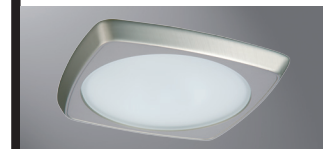

E26 6" Trim Series

DESCRIPTION

Squircle frost glass lens, metal trim with self-flange in the 6" trim family for use in recessed downlighting. Compatible for use in Halo and other housings.

Catalog #		Type
Project		
Comments		Date
Prepared by		

Compatible with Halogen, Incandescent, LED* or CFL* lamps.

Dimensions:

- A: 6" [152mm]
- H: 4-1/10" [104mm]
- D: 14/25" [14mm]
- OD: 7-1/4" [185mm]

ORDERING INFORMATION

SAMPLE NUMBER: 6230WH

Trim	Finish
6230= 6" Squircle Frost Glass Lens, Metal Trim with Self-flange	AH =Aluminum Haze PN =Polished Nickel SN =Satin Nickel TBZ =Tuscan Bronze

6230AH
Aluminum Haze

6230PN
Polished Nickel

6230SN
Satin Nickel

6230TBZ
Tuscan Bronze

6230

6-Inch Squircle Frost Glass Lens with Metal Trim, Self-flange

For use in Halo listed housings.

Select trims are classified for use in others housings. See www.cooperlighting.com.