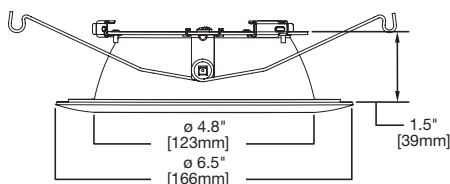

- For use with ML56 Series LED light modules
- For use in standard housings
- Baffles with self-flange
- Wet location shower listed with ML56 LED Light Modules
- Torsion springs pull trim and light module tight to ceiling
- ML56 reflector trims and modules make any housing AIR-TITE™ (ASTM E283)

Compatible with ML56 LED System of LED Downlight Light Modules

600 Series - 80CRI, 600lm

5"/6" LED Retrofit Downlight Engine

ML5606827 - 2700K
ML5606830 - 3000K
ML5606835 - 3500K
ML5606840 - 4000K

600 Series - 90CRI, 600lm

5"/6" LED Retrofit Downlight Engine

ML5606927 - 2700K
ML5606930 - 3000K
ML5606935 - 3500K
ML5606940 - 4000K

900 Series - 80CRI, 900lm

5"/6" LED Retrofit Downlight Engine

ML5609827 - 2700K
ML5609830 - 3000K
ML5609835 - 3500K
ML5609840 - 4000K

900 Series - 90CRI, 900lm

5"/6" LED Retrofit Downlight Engine

ML5609927 - 2700K
ML5609930 - 3000K
ML5609935 - 3500K
ML5609940 - 4000K

1200 Series - 80CRI, 1200lm

5"/6" LED Retrofit Downlight Engine

ML5612827 - 2700K
ML5612830 - 3000K
ML5612835 - 3500K
ML5612840 - 4000K

1200 Series - 90CRI, 1200lm

5"/6" LED Retrofit Downlight Engine

ML5612927 - 2700K
ML5612930 - 3000K
ML5612935 - 3500K
ML5612940 - 4000K

593WB