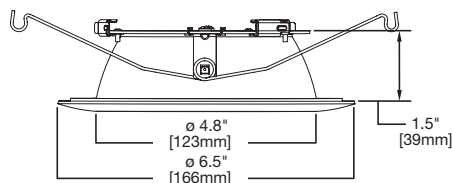

1200 Series - 90CRI, 1200lm

5" / 6" LED Retrofit Downlight Engine

ML5612927 - 2700K
ML5612930 - 3000K
ML5612935 - 3500K
ML5612940 - 4000K

ORDERING INFORMATION

SAMPLE NUMBER: 592SC

Trim	Finish	Accessory
592= 5" Reflector	SC =Specular Clear, White Flange H =Haze (Semi-Specular), White Flange W =White (Matte White), White Flange	TRM590WH = 5" LED Oversize Trim Ring for use with 59" series trims, White 6.3" I.D., 7.5" O.D. Ring slips over LED trim. Inset design allows 5" trim to fit into oversize ring for an even trim surface