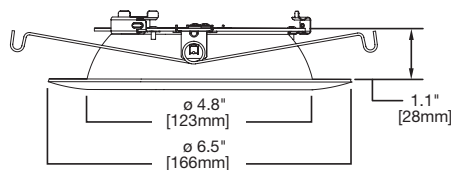

Catalog #		Type
Project		
Comments		Date
Prepared by		

SPECIFICATION FEATURES

591 Series LED trim is a 5-inch aperture shallow baffle with “dead front” polymer construction. The polymer baffle and flange is non-electrically conductive. 591 Series shallow baffle is offered in White (Matte White) baffle and flange. The shallow trim height provides capability for installation into both shallow and standard 5-inch aperture recessed housings (refer to ML56 LED Light Module specifications for details).

- Non-conductive polymer (plastic) “Dead Front” trim ring and baffle
- Shallow baffle with self-flange
- Shallow height allows use in shallow or standard housings
- Wet location shower listed with ML56 LED Light Modules
- Torsion springs pull trim and light module tight to ceiling
- ML56 downlight trims and modules make any housing AIR-TITE™ (ASTM E283)
- For use with ML56 Series LED 600 Series light modules only

Compatible with ML56 LED System of LED Downlight Light Modules

600 Series - 80CRI, 600lm

5”/6” LED Retrofit Downlight Engine

ML5606827 - 2700K
ML5606830 - 3000K
ML5606835 - 3500K
ML5606840 - 4000K

600 Series - 90CRI, 600lm

5”/6” LED Retrofit Downlight Engine

ML5606927 - 2700K
ML5606930 - 3000K
ML5606935 - 3500K
ML5606940 - 4000K

591WB

591 Series LED Trim

5-Inch Polymer “Dead Front” Shallow Baffle

For use with Halo ML56 LED System 600 Series Light Modules only

ORDERING INFORMATION

SAMPLE NUMBER: 691WB

Trim	Finish	Accessory
591= 5” Polymer “Dead Front,” Shallow	WB=White Baffle, White Flange	TRM590WH=5” LED Oversize Trim Ring for use with 59” series trims, White 6.3” I.D., 7.5” O.D. Ring slips over LED trim. Inset design allows 5” trim to fit into oversize ring for an even trim surface