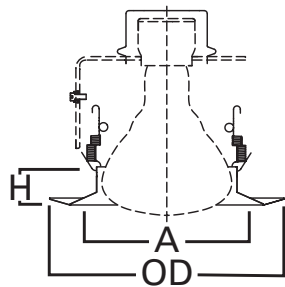

### DESCRIPTION

Open splay trim with self-flange in the 5" trim family for use in recessed downlighting. Compatible for use in Halo and other housings.

Catalog #		Type
Project		
Comments		Date
Prepared by		

### Dimensions:

A: 3-9/10" [99mm]

H: 1-2/25" [27mm]

OD: 6-5/8" [168mm]