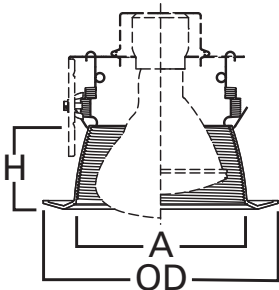

E26 5" Trim Series

DESCRIPTION

Coilex® tapered baffle trim with self-flange in the 5" trim family for use in recessed downlighting. Compatible for use in Halo and other housings.

Catalog #		Type
Project		
Comments		Date
Prepared by		

SPECIFICATION FEATURES

- Contoured tapered sides of Coilex baffle for BR30 and PAR30 lamps
- Coil spring retention
- Self-flanged trim ring sized to hide gaps caused by construction tolerances.

Housings	Max Lamp Compatibility
H5ICAT H5RICAT	50W PAR30S, 60W PAR30L, 60W BR30
E5ICAT E5RICAT	
H25ICAT	39W PAR30S, 60W PAR30L, 50W BR30
H5T H5RT	75W PAR30S, 75W PAR30L, 65W BR30
E5TAT E5RTAT	

Compatible with Halogen, Incandescent, LED* or CFL* lamps.

IC

Dimensions:

A: 4-3/4" [121mm]

H: 2-3/8" [60mm]

OD: 6-5/8" [168mm]

ORDERING INFORMATION

SAMPLE NUMBER: 5109WB