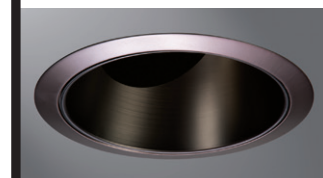

455TBZ
Tuscan Bronze Reflector

Ordering Information

Sample Number: 455SN

Trim	Finish	Accessories
455 = 6" slope ceiling reflector	SC = Specular clear, white metal trim ring H = Haze (semi-specular), white metal trim ring SN = Satin nickel, satin nickel metal trim ring TBZ = Tuscan bronze, tuscan bronze metal trim ring	TRM6C = Chrome metal TRM6MB = Black metal TRM6P = White metal TRM6SN = Satin nickel metal TRM6TBZ = Tuscan bronze metal TRM7MB = Black polymer

455 Series Slope Trims

6-Inch Reflector

For use with Halo LED
slope ceiling system:
HL6 LED