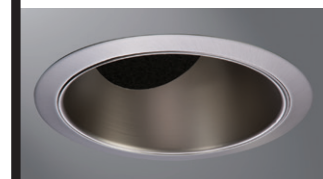

455SN
Satin Nickel Reflector