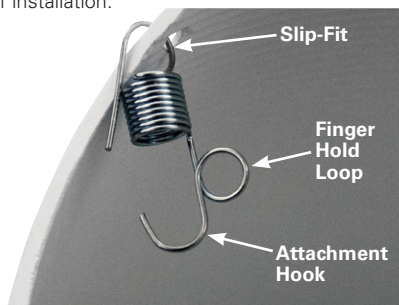

Coil springs attach to slots in the housing aiming mechanism and hold the trim flush to the ceiling.

## Trim Dimensions

Outside Diameter: 7-1/4" [184mm]

## Trim Attachment – Coil Springs

Coil spring hook attaches to vertical slots in the sides of aiming mechanism. Slip-fit on spring allows positioning of finger hold loop inside the trim for ease of installation.