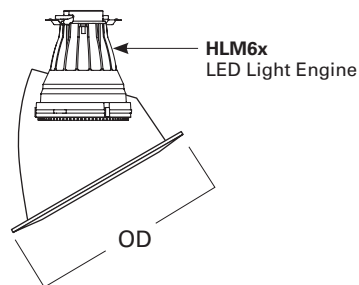

## Specification Features

455 series slope ceiling trims are 6-inch aperture reflectors offered in Specular Clear (SC), Semi-Specular Haze (H), Satin Nickel (SN), and Tuscan Bronze (TBZ). 455 series reflectors feature metal trim rings in matte white paint, and satin nickel and tuscan bronze plated finishes. The precision spun aluminum reflector provides excellent visual performance. The metal trim ring is a floating ring that may be interchanged with the TRM6 designer trim ring series (see accessories).

Coil springs attach to slots in the housing aiming mechanism and hold the trim flush to the ceiling.

## Trim Dimensions

Outside Diameter: 7-1/4" [184mm]