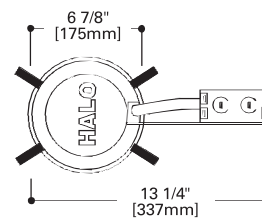

Top View

Ordering Information on reverse.