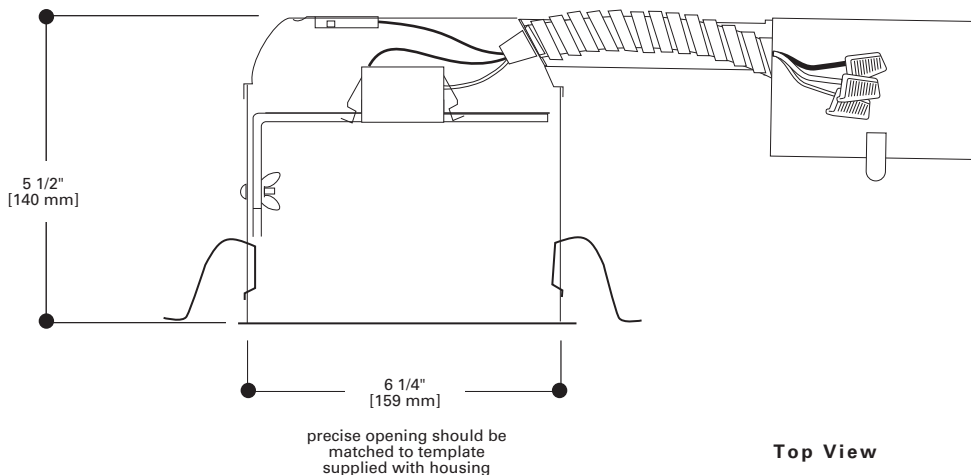

F...Remodel Clips

Four remodel clips secure housing and accommodate 1/2" and 5/8" ceiling material.

G..."Quick Connect" Connectors

Three "Quick Connect" connectors eliminate need for separate wire nuts - simply strip supply wires and push in

H27RICAT

6" Insulated Ceiling Recessed Remodel Housing

6" TRIMS

FOR USE IN INSULATED CEILINGS

FOR USE IN EXISTING CEILINGS

FOR INSTALLATION FROM BELOW THE FINISHED CEILING

FOR USE IN SHALLOW CEILINGS

Top View

ADJUSTABLES

Eyeball = 30° Tilt
75W PAR30
 74P=White Eyeball
 OD: 8" (203mm)

Eyeball = 30° Tilt
50W R20, 50W PAR20
 77P=White Eyeball
 OD: 8" (203mm)

Eyeball - 30° Tilt
75W R30, 75W PAR30L
 78P=White Eyeball
 78SL=Silver
 78B=Brass Eyeball
 78PB=Polished Brass Eyeball
 78PAT=Polished Brass Eyeball
 78SN=Satin Nickel
 78TBZ=Tuscan Bronze
 78AC=Antique Copper
 OD: 8" (203mm)

OPEN

Open
60W BR30, 75W PAR30
 300P=White Open
 OD: 7 1/4" (184mm)

White Splay Trim
65W BR30, 75W PAR30L, 50W PAR30
 328P=White Splay
 OD: 7 3/4" (197mm)

LENS

Albalite Lens with Reflector Cone
40W A19
 170P=Albalite Flat Lens
 170PS=Albalite Flat Lens Shower Light
 OD: 7 1/4" (184mm)