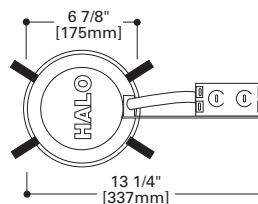

DESCRIPTION

The H27RICAT housing is designed for remodelling use in shallow ceilings where 2" x 6" joist construction is used. The wide variety of trims available allows a number of different lighting effects to be created with one basic housing. The H27RICAT is designed for installations where the housing will be in direct contact with air permeable insulation. The AIR-TITE™ H27RICAT also meets restricted air flow requirements.

Catalog #		Type
Project		
Comments		Date
Prepared by		

DESIGN FEATURES

A...Housing

Aluminum housing for greater heat dissipation. Preinstalled AIR-TITE™ gasket.

B...Socket Plate

Rigid socket plate adjusts and locks without tools for various lamp sizes.

C...Junction Box

Seven conduit knockouts are uniform 1/2" size with true pryout slots. Four Romex pryouts included.

D...Socket

Porcelain socket with nickel plated brass screw shell.

E...Thermal Protector

Integral Thermal Protector deactivates fixture if an incorrect lamp is used or if non-air permeable ceiling insulation material is applied.

F...Remodel Clips

Four remodel clips secure housing and accommodate 1/2" and 5/8" ceiling material.

G..."Quick Connect" Connectors

Three "Quick Connect" connectors eliminate need for separate wire nuts - simply strip supply wires and push in

Labels

- UL/cUL listed for direct contact with air permeable insulation and combustible material
- UL/cUL Listed for Damp Location
- IP Rated

Meets following restricted air flow AIR-TITE™ requirements:

- State of California Title 24
- International Energy Conservation Code (IECC)
- New York Energy Conservation Construction Code (NYCCC)
- Certified under ASTM-E283

H27RICAT

6" Insulated Ceiling Recessed Remodel Housing

6" TRIMS

FOR USE IN INSULATED CEILINGS

FOR USE IN EXISTING CEILINGS