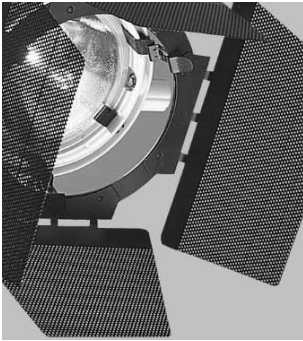

### L1967PF Perforated Barn Door Shutters

For use with L3703, L3705, L4007 (Requires LCS4007) and L4008 (Requires LCS4008).