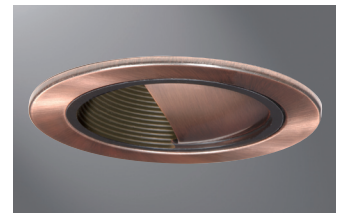

## DESCRIPTION

Eyelid wall wash with baffle trim for 4" H99 incandescent family of recessed housings. Trim can be rotated in housing 360° to align with wall surface. Eyelid and die cast trim ring available in a variety of finishes. Three "cat's paw" springs secure trim in housing.

## SPECIFICATION FEATURES

Eyelid and die cast aluminum trim ring available in Matte White, Satin Nickel, Antique Copper or Tuscan Bronze finishes. Baffle available in white and black. Three "cats paw" springs secure trim in housing.

992 is designed for use with the following small aperture housings.

- Incandescent Housings:  
H99TAT - 40W R16, 40W A19, 50W R20  
H99RTAT - 40W R16, 40W A19, 50W R20, 50W PAR20

Trim

- 992P= White Trim and Eyelid, Black Baffle
- 992W= White Trim and Eyelid, White Baffle
- 992SN= Satin Nickel Trim and Eyelid, Black Baffle
- 992AC= Antique Copper Trim and Eyelid, Black Baffle
- 992TBZ= Tuscan Bronze Trim and Eyelid, Black Baffle

Catalog #		Type
Project		
Comments		Date
Prepared by		

**992W**  
White Trim and Eyelid,  
White Baffle

**992P**  
White Trim and Eyelid,  
Black Baffle

**992SN**  
Satin Nickel Trim and Eyelid,  
Satin Nickel Baffle