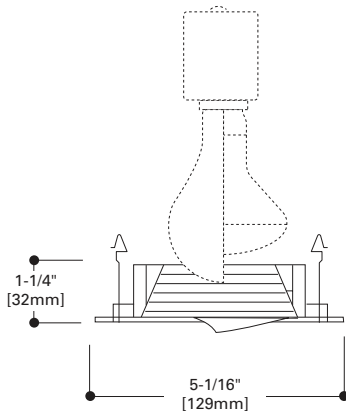

DESCRIPTION

Eyelid wall wash with baffle trim for 4" H99 incandescent family of recessed housings. Trim can be rotated in housing 360° to align with wall surface. Eyelid and die cast trim ring available in a variety of finishes. Three "cat's paw" springs secure trim in housing.

SPECIFICATION FEATURES

Eyelid and die cast aluminum trim ring available in Matte White, Satin Nickel, Antique Copper or Tuscan Bronze finishes. Baffle available in white and black. Three "cats paw" springs secure trim in housing.

992 is designed for use with the following small aperture housings.

- Incandescent Housings:
  H99TAT - 40W R16, 40W A19, 50W R20
  H99RTAT - 40W R16, 40W A19, 50W R20, 50W PAR20