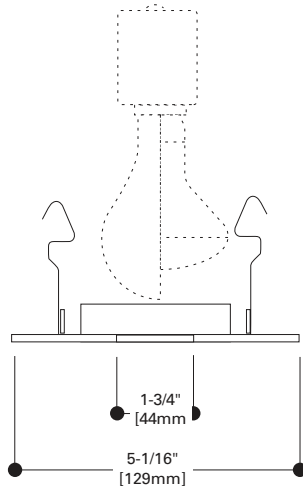

DESCRIPTION

Pinhole trim for 4" H99 incandescent family of recessed housings. Die cast trim ring is available in a variety of finishes. Three "cat's paw" springs secure trim in housing.

Catalog #		Type
Project		
Comments		Date
Prepared by		

SPECIFICATION FEATURES

990 is designed for use with the following small aperture housings.

- Incandescent Housings
 - H99TAT - 40W A19, 40W R16, 50W PAR20, 50W R20
 - H99RTAT - 40W A19, 40W R16, 50W PAR20, 50W R20

990P
White Pinhole Trim

990SN
Satin Nickel Pinhole Trim

990AC
Antique Copper Pinhole Trim

990TBZ
Tuscan Bronze Pinhole Trim

Trim

- 990P= White Pinhole Trim
- 990SN= Satin Nickel Pinhole Trim
- 990AC= Antique Copper Pinhole Trim
- 990TBZ= Tuscan Bronze Pinhole Trim

990 Pinhole Trim

4" TRIMS