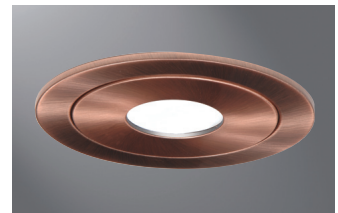

DESCRIPTION

Pinhole trim for 4" H99 incandescent family of recessed housings. Die cast trim ring is available in a variety of finishes. Three "cat's paw" springs secure trim in housing.

Catalog #		Type
Project		
Comments		Date
Prepared by		

SPECIFICATION FEATURES

990 is designed for use with the following small aperture housings.

- Incandescent Housings
 - H99TAT - 40W A19, 40W R16, 50W PAR20, 50W R20
 - H99RTAT - 40W A19, 40W R16, 50W PAR20, 50W R20

990P
White Pinhole Trim

990SN
Satin Nickel Pinhole Trim

990AC
Antique Copper Pinhole Trim

990TBZ
Tuscan Bronze Pinhole Trim

Trim

- 990P= White Pinhole Trim
- 990SN= Satin Nickel Pinhole Trim
- 990AC= Antique Copper Pinhole Trim
- 990TBZ= Tuscan Bronze Pinhole Trim