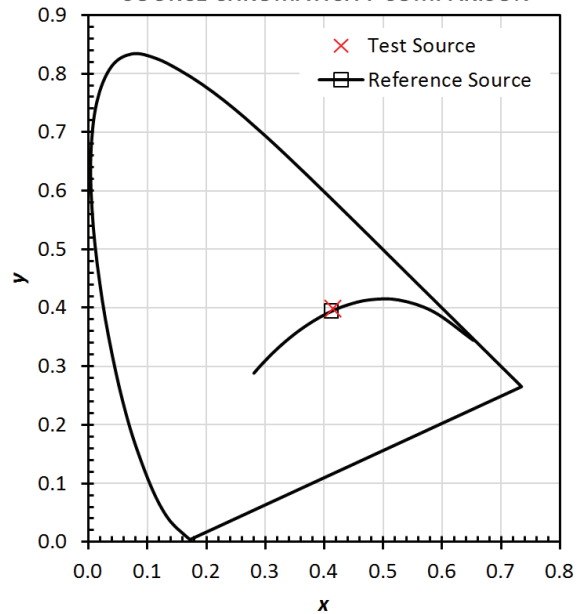

SOURCE CHROMATICITY COMPARISON

80 CRI - 3500K

TM-30-15 Data Summary

Metric	Test	Reference	Notes
R_f	83	100	IES TM-30-15 Fidelity Index
R_g	95	100	IES TM-30-15 Gamut Index
CIE R_a	83	100	CIE Test Color Method General Index
R_9	11	100	CIE Test Color Method Sample Nine Score
LER	327	177	Luminous Efficacy of Radiation
$R_{f,skin}$	88	100	Average of CES15 and CES18 (skin)

Test Source Data

R_f	83
R_g	95
CCT (K)	3374
D_{uv}	0.0010
x	0.4137
y	0.3971
CIE R_a	83

Test: SP1-1802-584-4_TM-30

Eaton
1121 Highway 74 South
Peachtree City, GA 30269
P: 770-486-4800
www.eaton.com/lighting

Canada Sales
5925 McLaughlin Road
Mississauga, Ontario L5R 1B8
P: 905-501-3000
F: 905-501-3172

© 2018 Eaton
All Rights Reserved
Printed in USA
Publication No. TD517034EN
November 6, 2018

Eaton is a registered trademark.
All other trademarks are property of their respective owners.
Product availability, specifications, and compliances are subject to change without notice.