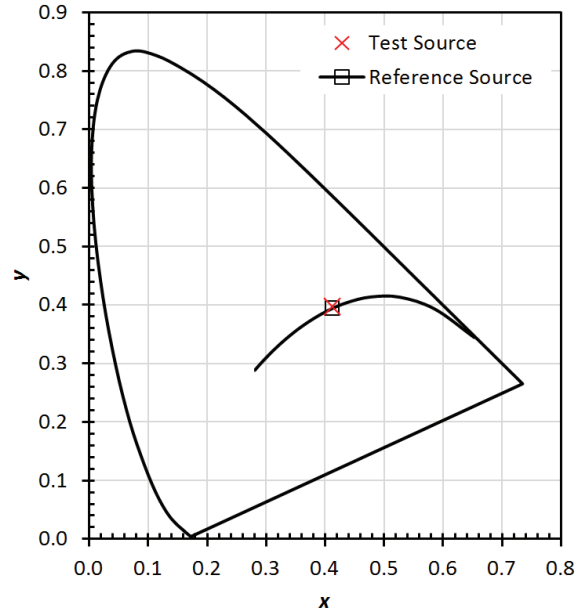

PRS4 SERIES - 4-inch LED Selectable LED Downlight

Summary Color metrics

80 CRI Series	Color Rendering Index		IES TM-30-18 Color Rendition	
	CRI (Ra)	CRI (R9)	Fidelity Index (Rf) Metric 0-100	Gamut Index (Rg) Metric 60 – 140 if Rf >60
3000K	82.2	7.2	82.9	95.3
3500K	83	10	82.9	94.9
4000K	81.9	3.9	81.9	93.9

80 CRI - 3500K

TM-30-15 Vector Graphic and CIE 1931 Chromaticity Diagram

COLOR VECTOR GRAPHIC

SOURCE CHROMATICITY COMPARISON

80 CRI - 3500K

TM-30-15 Data Summary

Metric	Test	Reference	Notes
R_f	83	100	IES TM-30-15 Fidelity Index
R_g	95	100	IES TM-30-15 Gamut Index
CIE R_a	83	100	CIE Test Color Method General Index
R_9	10	100	CIE Test Color Method Sample Nine Score
LER	328	176	Luminous Efficacy of Radiation
$R_{f,skin}$	88	100	Average of CES15 and CES18 (skin)

Test Source Data

R_f	83
R_g	95
CCT (K)	3354
D_{uv}	0.0013
x	0.4153
y	0.3985
CIE R_a	83

Test: SP1-1802-584-15_TM-30

Powering Business Worldwide

PRS6 SERIES - 6-inch LED Selectable LED Downlight

Summary Color metrics