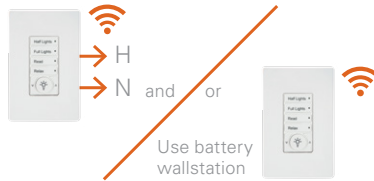

WaveLinx

Wireless lighting controls with or without batteries

Use what you already know and complete projects and open schools faster while reducing cost with the Eaton WaveLinx system, for LED lighting and controls.

Wire integrated luminaire or retrofit kit

Wire for power not load switching

Easy programming with mobile application
(Wireless Area Controller required)

Go from this...

To this!

How to Videos

Now simple standard wiring provides so much more. Here's what you get: