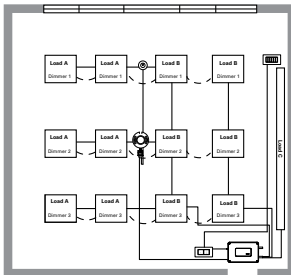

Wire integrated luminaire or retrofit kit

Wire for power not load switching

Easy programming with mobile application
(Wireless Area Controller required)

Go from this...

To this!

How to Videos

Now simple standard wiring provides so much more. Here's what you get:

Lighting

- Continuous dimming
- Individual control

Occupancy

- Auto On to 50% or Vacancy
- Auto Off of lighting and plug loads

Daylighting

- Continuous dimming to OFF
- Open or closed loop

Scheduling

Security