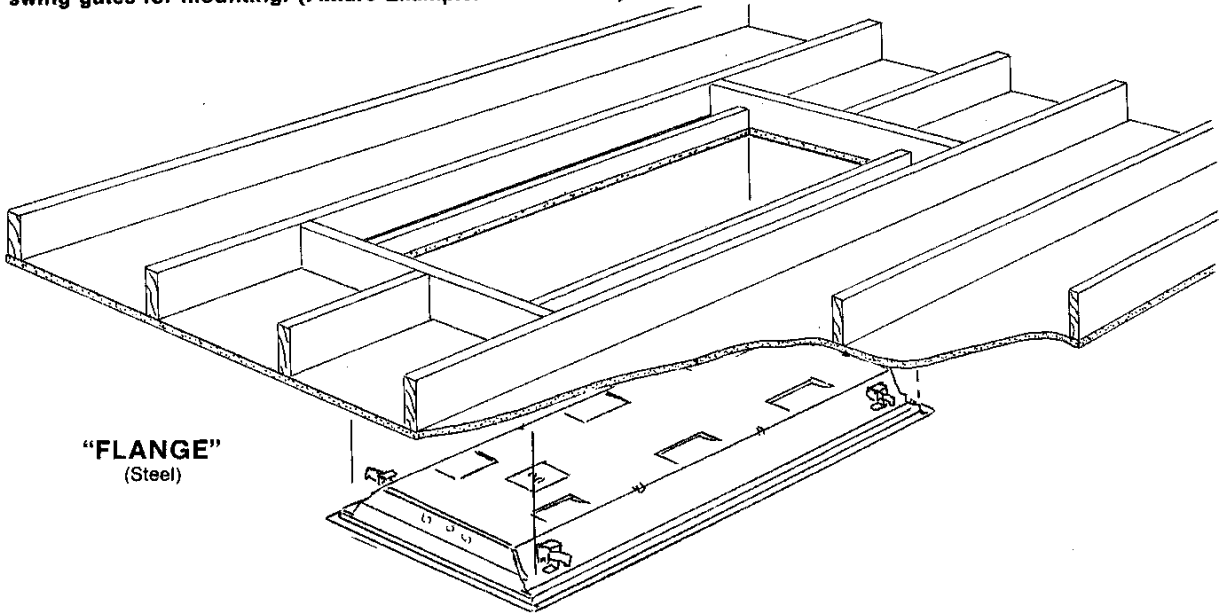

NEMA Type "F"

A recessed luminaire trimmed with horizontal flanges which conceal the edges of the ceiling opening. Adjustable swing gates for mounting. (Fixture Example: 2FPSR-440A)

Steel Flange Fixture Trim (Converts Grid Fixtures to Flange Units)

* Standard finish

* Dimensions are nominal. Out-of-square tolerance to be confined to overlap.

Specifications and dimensions subject to change without notice.