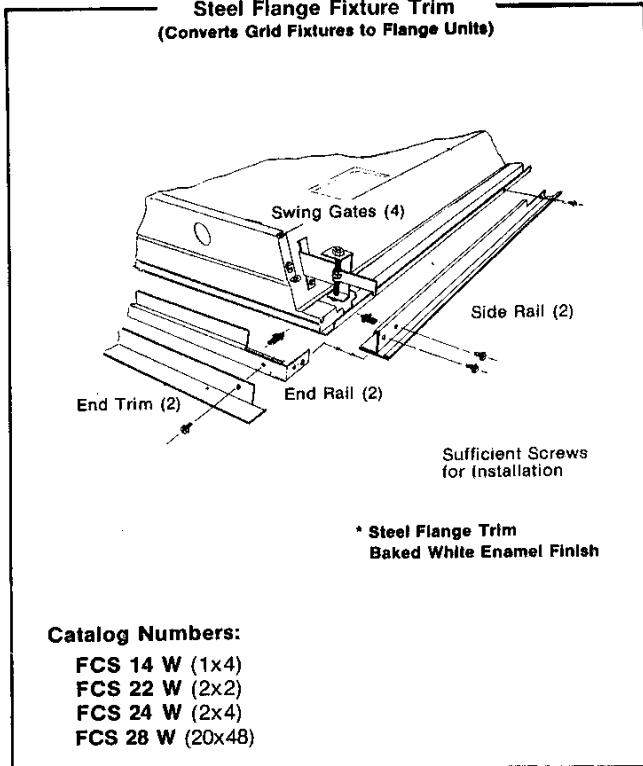

NEMA Type "F"

A recessed luminaire trimmed with horizontal flanges which conceal the edges of the ceiling opening. Adjustable swing gates for mounting. (Fixture Example: 2FPSR-440A)

Steel Flange Fixture Trim (Converts Grid Fixtures to Flange Units)

* Standard finish

* Dimensions are nominal. Out-of-square tolerance to be confined to overlap.

Specifications and dimensions subject to change without notice.