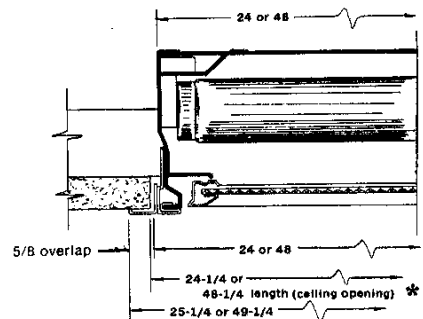

NEMA Type "F"

A recessed luminaire trimmed with horizontal flanges which conceal the edges of the ceiling opening. Adjustable swing gates for mounting. (Fixture Example: 2FPSR-440A)

Steel Flange Fixture Trim (Converts Grid Fixtures to Flange Units)

* Standard finish

* Dimensions are nominal. Out-of-square tolerance to be confined to overlap.

Specifications and dimensions subject to change without notice.