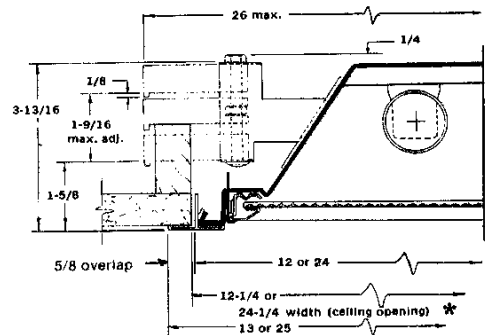

NEMA Type "F"

A recessed luminaire trimmed with horizontal flanges which conceal the edges of the ceiling opening. Adjustable swing gates for mounting. (Fixture Example: 2FPSR-440A)

Steel Flange Fixture Trim (Converts Grid Fixtures to Flange Units)

* Standard finish

* Dimensions are nominal. Out-of-square tolerance to be confined to overlap.

Specifications and dimensions subject to change without notice.