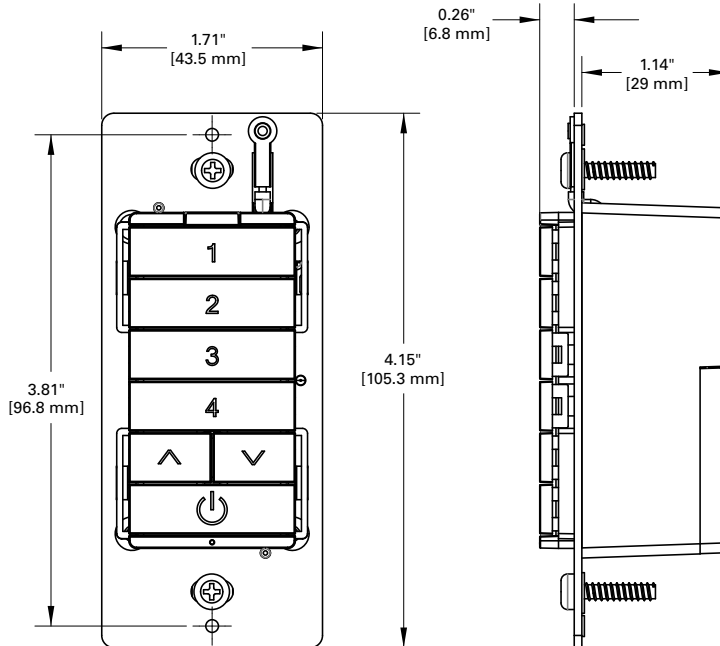

Warranty

Five year limited warranty, consult website for details. www.cooperlighting.com

HALO Home HIWSKB

Battery Powered

Multi-Room Scene Keypad

Ordering Information

SAMPLE NUMBER: HIWSKB1BLE40AWH

Device	Power Source	Generation	Radio	Finish
HIWSK = HALO In-Wall Scene Keypad	B=Battery powered	1=1st generation	BLE40A=Bluetooth Low Energy 4.0	WH=White