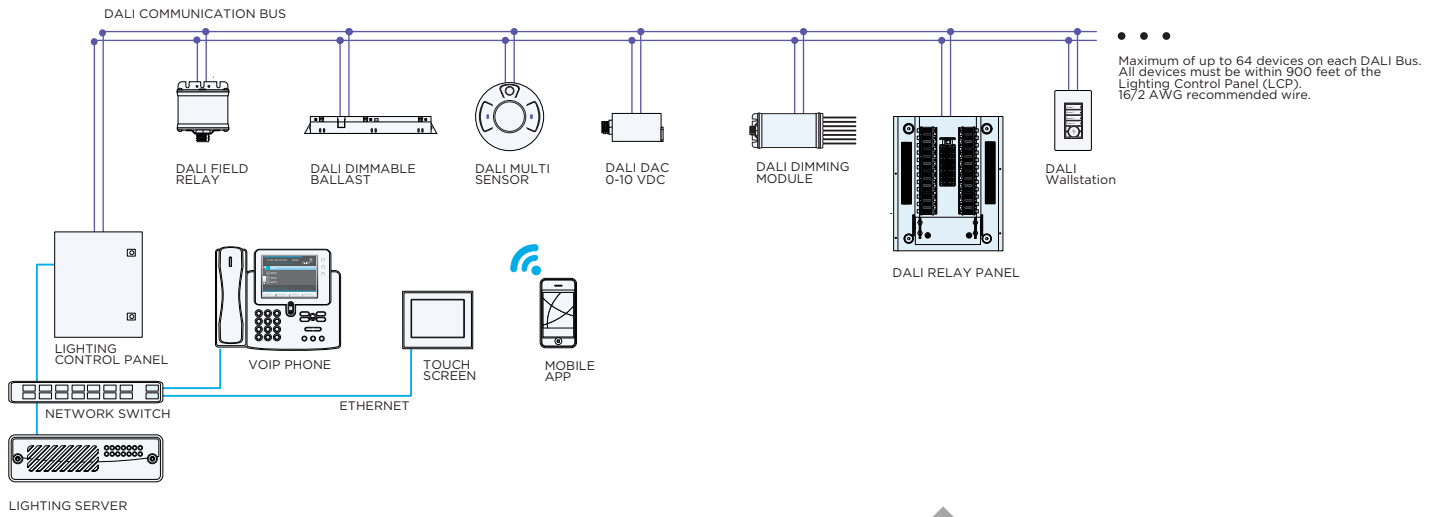

Discontinued
12-21-2022

Specifications

Catalog #	(See ordering chart)
Performance	<p>Input Voltage: 24 VDC supplied by Lighting Control Panel</p> <p>Operating Environment: 32°F to 104°F (0°C to 40°C) For indoor use only</p> <p>Dimensions: 4.31" H x 1.63"W x 1.75"D (110mm x 41mm x 45mm)</p>
Wiring & Mounting	<p>Wire terminal connection, one (1) connection for each button, one (1) common connection for all buttons. Use 16 AWG solid/stranded wire.</p> <p>Mounting: Standard single gang junction box</p>

Dimensions

(Inches/mm)

- With faceplate

- Without faceplate

Wiring Diagram

System Architecture

Ordering

Catalog #	Description
FLT-LVD-01-W	Low Voltage Wallstation, White, 1 Button
FLT-LVD-02-W	Low Voltage Wallstation, White, 2 Button
FLT-LVD-04-W	Low Voltage Wallstation, White, 4 Button
FLT-LVD-05-W	Low Voltage Wallstation, White, 5 Button
FLT-LVD-06-W	Low Voltage Wallstation, White, 6 Button
FLT-LVD-08-W	Low Voltage Wallstation, White, 8 Button
FLT-LVD-10-W	Low Voltage Wallstation, White, 10 Button