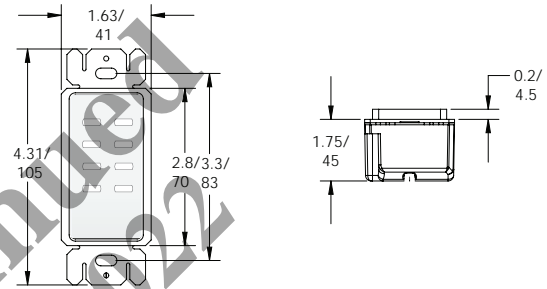

Discontinued
12-21-2022

Specifications

Catalog #	(See ordering chart)
Performance	<p>Input Voltage: 24 VDC supplied by Lighting Control Panel</p> <p>Operating Environment: 32°F to 104°F (0°C to 40°C) For indoor use only</p> <p>Dimensions: 4.31" H x 1.63"W x 1.75"D (110mm x 41mm x 45mm)</p>
Wiring & Mounting	<p>Wire terminal connection, one (1) connection for each button, one (1) common connection for all buttons. Use 16 AWG solid/stranded wire.</p> <p>Mounting: Standard single gang junction box</p>

Dimensions

(Inches/mm)

- With faceplate

- Without faceplate

Wiring Diagram

System Architecture

Ordering

Catalog #	Description
FLT-LVD-01-W	Low Voltage Wallstation, White, 1 Button
FLT-LVD-02-W	Low Voltage Wallstation, White, 2 Button
FLT-LVD-04-W	Low Voltage Wallstation, White, 4 Button
FLT-LVD-05-W	Low Voltage Wallstation, White, 5 Button
FLT-LVD-06-W	Low Voltage Wallstation, White, 6 Button
FLT-LVD-08-W	Low Voltage Wallstation, White, 8 Button
FLT-LVD-10-W	Low Voltage Wallstation, White, 10 Button