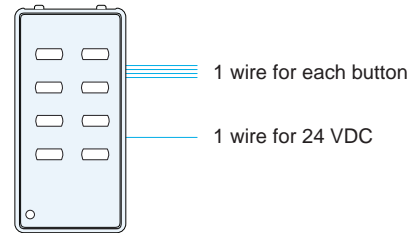

Discontinued
12-21-2022

Specifications

Catalog #	(See ordering chart)
Performance	<p>Input Voltage: 24 VDC supplied by Lighting Control Panel</p> <p>Operating Environment: 32°F to 104°F (0°C to 40°C) For indoor use only</p> <p>Dimensions: 4.31" H x 1.63"W x 1.75"D (110mm x 41mm x 45mm)</p>
Wiring & Mounting	<p>Wire terminal connection, one (1) connection for each button, one (1) common connection for all buttons. Use 16 AWG solid/stranded wire.</p> <p>Mounting: Standard single gang junction box</p>

Dimensions

(Inches/mm)

- With faceplate

- Without faceplate

Wiring Diagram

System Architecture

Ordering

Catalog #	Description
FLT-LVD-01-W	Low Voltage Wallstation, White, 1 Button
FLT-LVD-02-W	Low Voltage Wallstation, White, 2 Button
FLT-LVD-04-W	Low Voltage Wallstation, White, 4 Button
FLT-LVD-05-W	Low Voltage Wallstation, White, 5 Button
FLT-LVD-06-W	Low Voltage Wallstation, White, 6 Button
FLT-LVD-08-W	Low Voltage Wallstation, White, 8 Button
FLT-LVD-10-W	Low Voltage Wallstation, White, 10 Button