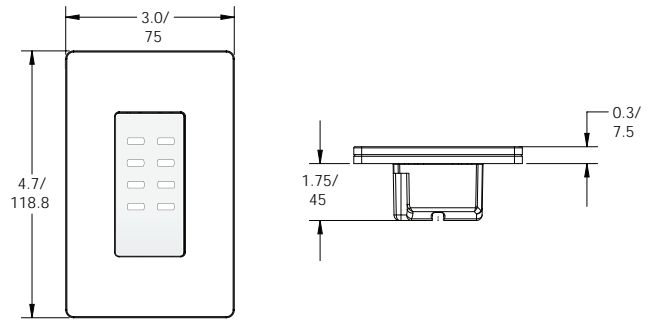

Discontinued
12-21-2022

Specifications

Catalog #	(See ordering chart)
Performance	<p>Input Voltage: 24 VDC supplied by Lighting Control Panel</p> <p>Operating Environment: 32°F to 104°F (0°C to 40°C) For indoor use only</p> <p>Dimensions: 4.31" H x 1.63"W x 1.75"D (110mm x 41mm x 45mm)</p>
Wiring & Mounting	<p>Wire terminal connection, one (1) connection for each button, one (1) common connection for all buttons. Use 16 AWG solid/stranded wire.</p> <p>Mounting: Standard single gang junction box</p>

Dimensions

(Inches/mm)

- With faceplate

- Without faceplate

Wiring Diagram

System Architecture

Ordering

Catalog #	Description
FLT-LVD-01-W	Low Voltage Wallstation, White, 1 Button
FLT-LVD-02-W	Low Voltage Wallstation, White, 2 Button
FLT-LVD-04-W	Low Voltage Wallstation, White, 4 Button
FLT-LVD-05-W	Low Voltage Wallstation, White, 5 Button
FLT-LVD-06-W	Low Voltage Wallstation, White, 6 Button
FLT-LVD-08-W	Low Voltage Wallstation, White, 8 Button
FLT-LVD-10-W	Low Voltage Wallstation, White, 10 Button