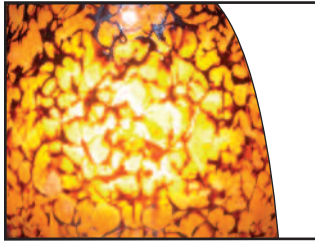

Art Glass Line Voltage Pendant
Large Drop
60W A15/A19/G16.5

Architectural Flexible Track
Power-Trac
Surface

ORDERING INFORMATION

| | | | |
|--|---|--|---|
| DRP | | LRG | |
| Track L1= Halo Power-Trac LF1= Flexible Track H1=Surface Mount | Finial Finish AH=Aluminum Haze BRZ=Bronze (except LF1) | Adapter/Canopy Finish Blank=Same as Finial (LF1 only available in AH finish) Blank =Same as Finial BRZ=Bronze P=White MB=Black | Shade Colors AmberIce=Amber Ice AmberWeb=Amber Web Blueberry=Blueberry Swirl Butterscotch=Butterscotch Twist Candy=Candy Apple Caramel=Caramel Cherries=Cherries Jubilee Coconut-Tahitian Coconut Indigo=Indigo Irish=Irish Coffee Licorice=Black Licorice Marshmallow=Marshmallow Swirl MossyIce=Mossy Ice MossyWeb=Mossy Web Plum=Plum Wine Rocky=Rocky Road Sandstone=Sandstone Sea Moss=Sea Moss Smoke=Smoke Spumoni=Spumoni |
| Style DRP=Drop | Lamp Type (not included) 19=A19, A15, G16.5 | Shade Size LRG=Large | |

SHADE COLORS

Halo Art Glass shades may vary in color, pattern and shape due to their handmade nature. Slight imperfections add to their charm and unique character.

Shown below are swatches of available shade finishes. Please note that the representations of these color swatches are subject to certain limitations due to variations of printing and viewing equipment.