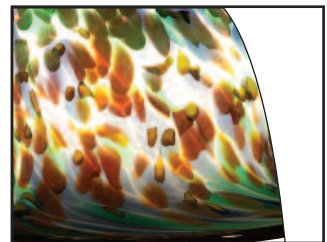

SHADE COLORS

Halo Art Glass shades may vary in color, pattern and shape due to their handmade nature. Slight imperfections add to their charm and unique character.

Shown below are swatches of available shade finishes. Please note that the representations of these color swatches are subject to certain limitations due to variations of printing and viewing equipment.

Spumoni