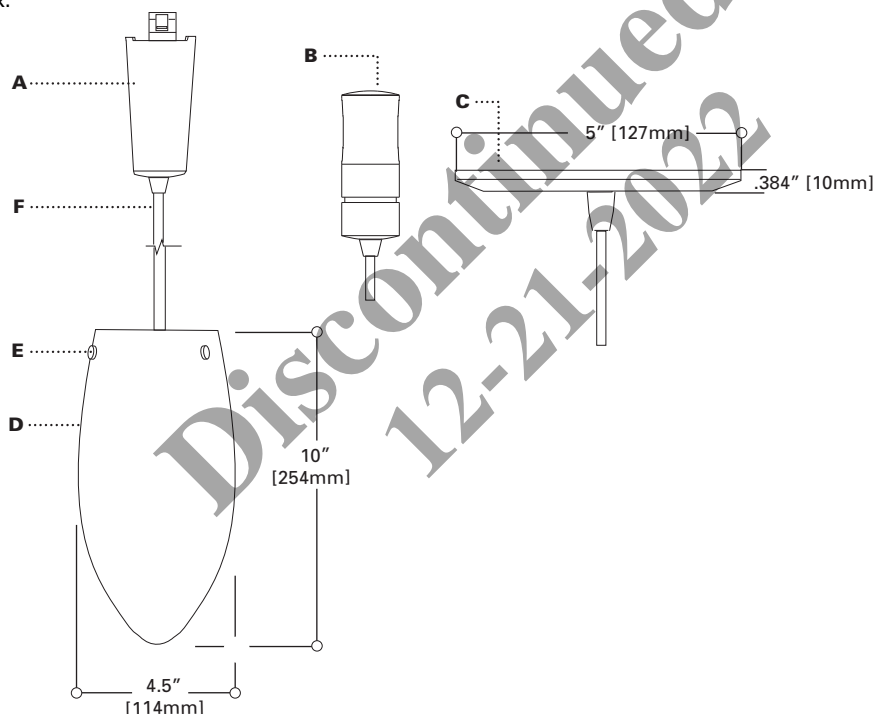

E ... Finial

Machined brass finial.

F ... Cord

Field adjustable 8' long 18AWG clear-jacketed cord.

Labels

UL/c-UL Listed for use with Halo Flexible Track, Halo Power-Trac, and Lazer.

LF1DRPLRG
L1DRPLRG
H1DRPLRG

Art Glass Line Voltage Pendant
Large Drop
60W A15/A19/G16.5

Architectural Flexible Track
Power-Trac
Surface

ORDERING INFORMATION

| | | | |
|--|---|--|---|
| DRP | | LRG | |
| Track L1= Halo Power-Trac LF1= Flexible Track H1=Surface Mount | Finial Finish AH=Aluminum Haze BRZ=Bronze (except LF1) | Adapter/Canopy Finish Blank=Same as Finial (LF1 only available in AH finish) Blank =Same as Finial BRZ=Bronze P=White MB=Black | Shade Colors AmberIce=Amber Ice AmberWeb=Amber Web Blueberry=Blueberry Swirl Butterscotch=Butterscotch Twist Candy=Candy Apple Caramel=Caramel Cherries=Cherries Jubilee Coconut-Tahitian Coconut Indigo=Indigo Irish=Irish Coffee Licorice=Black Licorice Marshmallow=Marshmallow Swirl MossyIce=Mossy Ice MossyWeb=Mossy Web Plum=Plum Wine Rocky=Rocky Road Sandstone=Sandstone Sea Moss=Sea Moss Smoke=Smoke Spumoni=Spumoni |
| Style DRP=Drop | Lamp Type (not included) 19=A19, A15, G16.5 | Shade Size LRG=Large | |